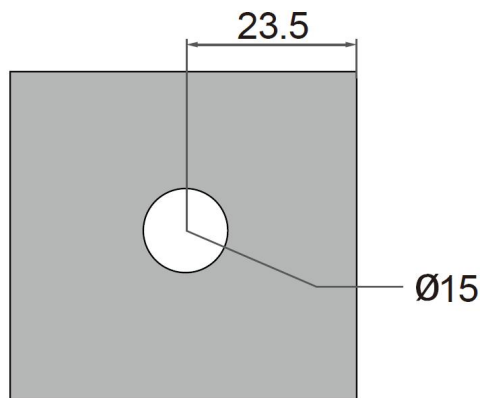

## Ø Wall to Glass Fixing

Ø Suitable for:

8mm - 12mm

I BK0581