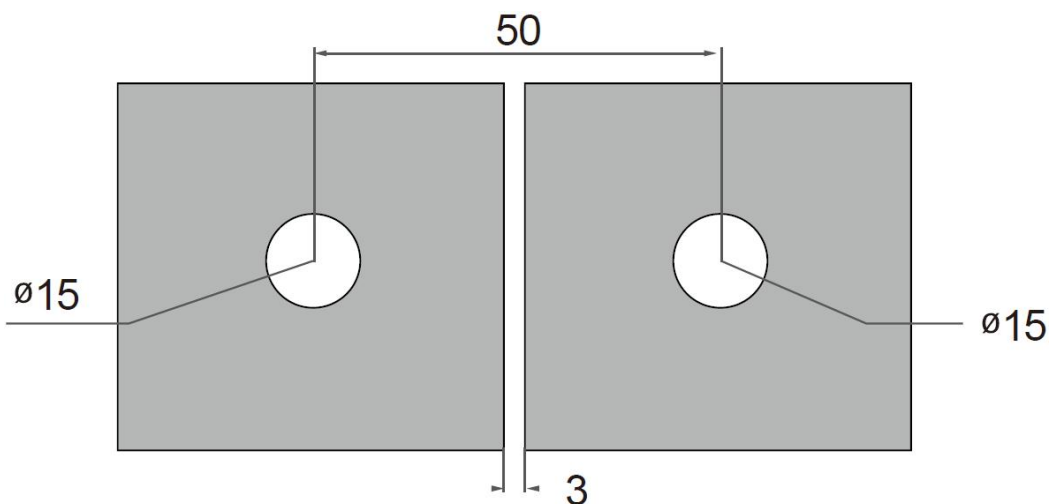

Ø Glass to Glass Fixing

Ø Suitable for:

8mm - 12mm

I BK0582