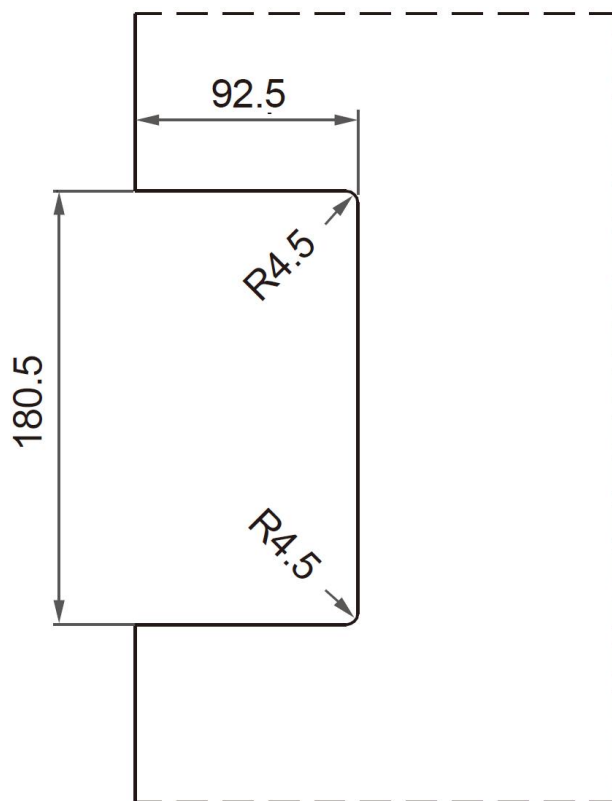

Ø Sashlock

Ø Suitable for:

10mm - 14mm

I T12-T17

I T32A

I T32B