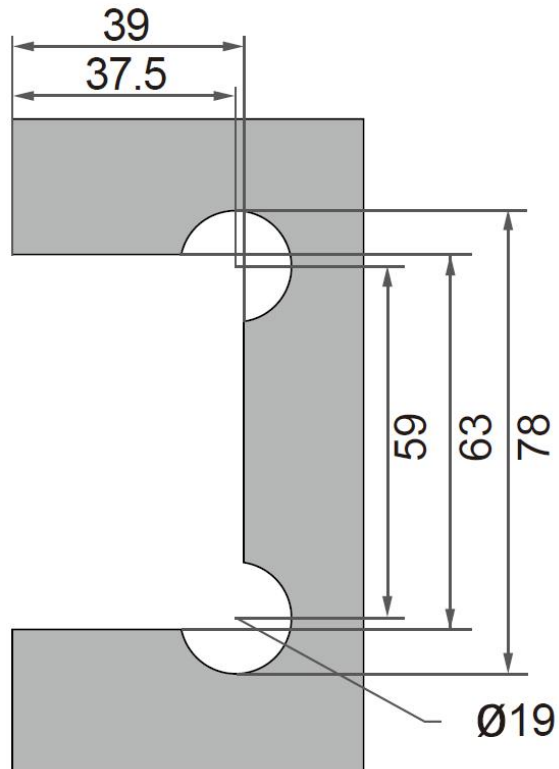

Ø Wall to Glass Fixing

Ø Suitable for:

8mm - 12mm

900mm

45kg

I BK012-90°

I BK012B-90°

I BK012B-135°