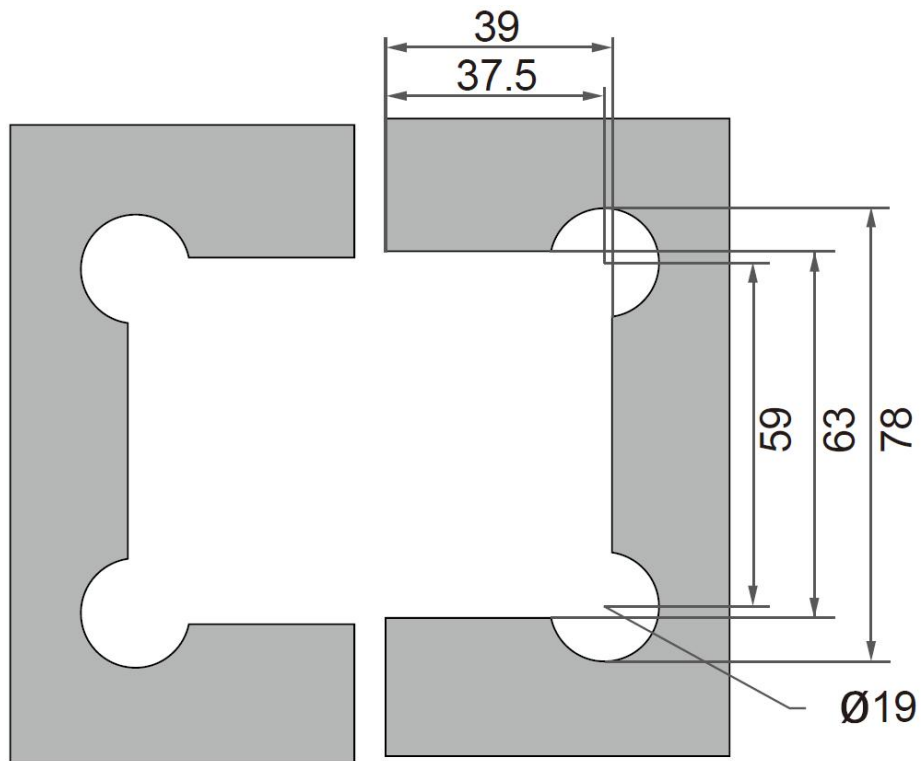

Ø Glass to Glass Fixing

Ø Suitable for:

8mm - 12mm

900mm

45kg

I BK009-135°

I BK021-180°