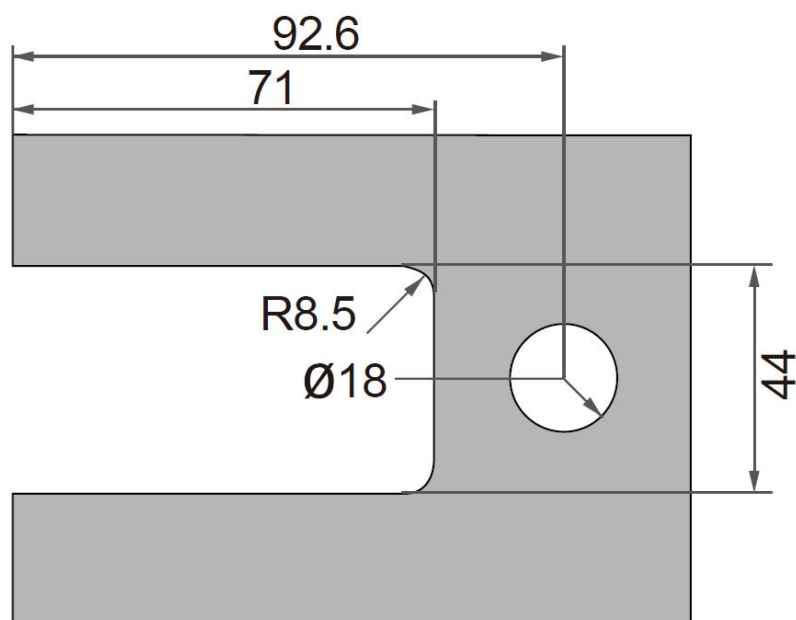

Ø Wall to Glass Fixing

Ø Suitable for:

8mm - 12mm

900mm

45kg

I BK935A-90°

I BK935B-90°