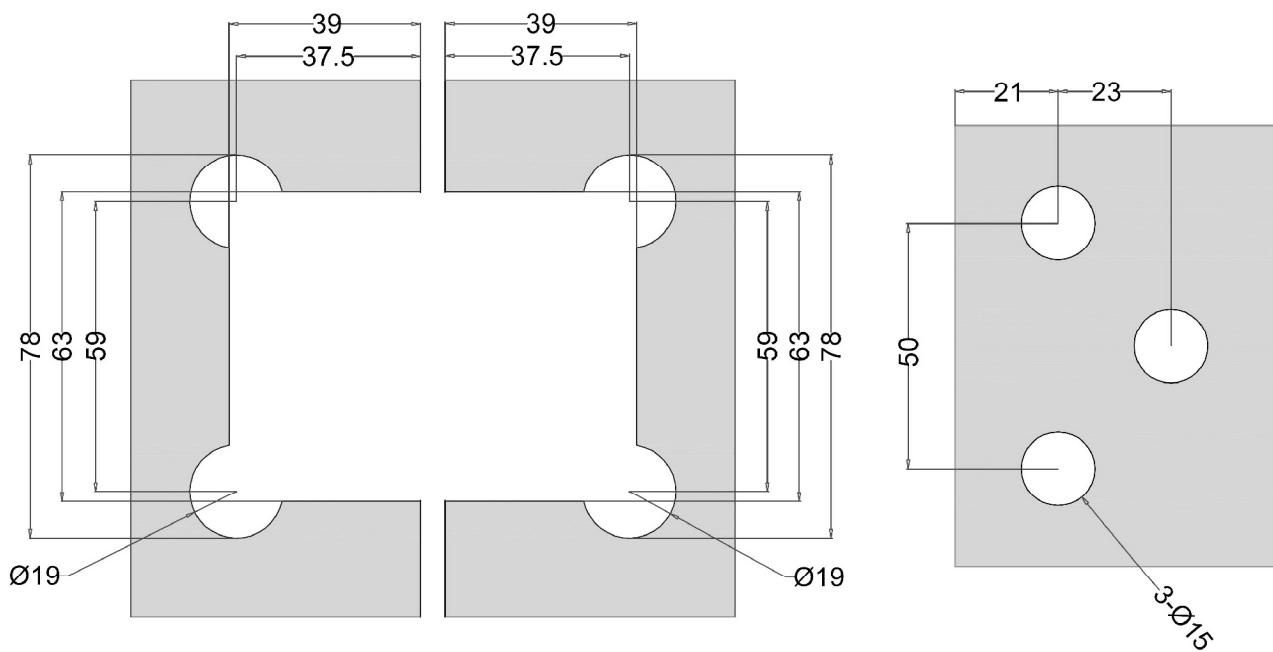

Ø Glass to Glass T - Fixing

Ø Suitable for:

8mm - 12mm

900mm

45kg

I BK0649