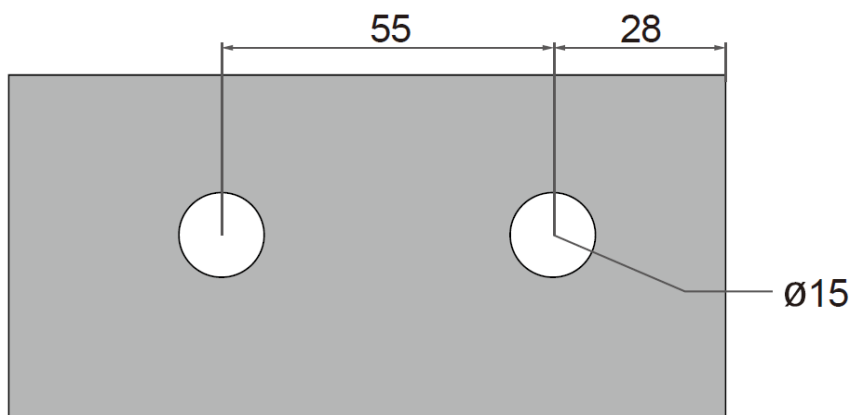

## Ø Springless Hinge

Ø Suitable for:

8mm - 12mm

900mm

45kg

I BK0668