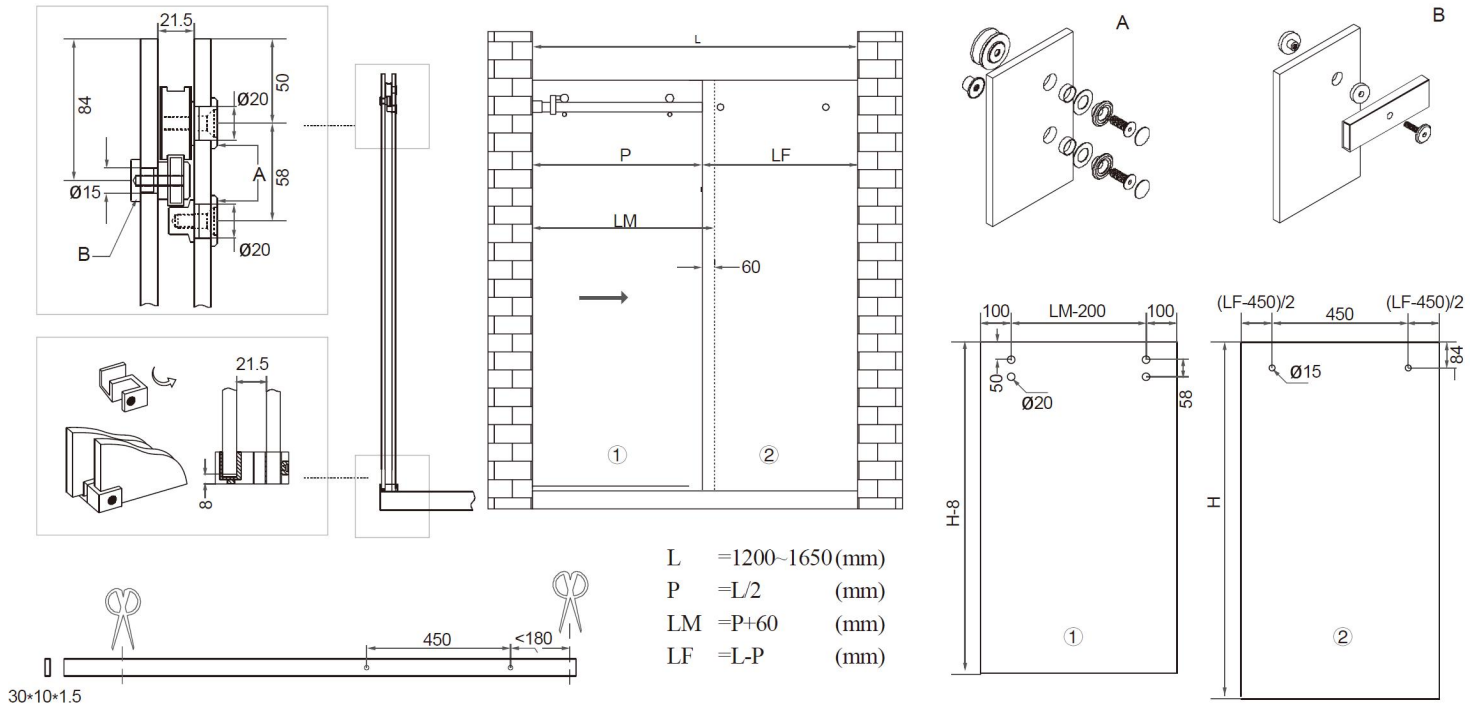

Ø Wall to Wall Fixing 180°

Ø Suitable for:

8mm - 10mm

1650mm

45kg

I F001