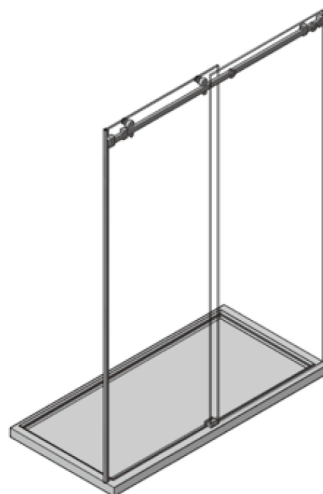

Ø Wall to Wall Fixing 180°

Ø Suitable for:

8mm - 10mm

1650mm

45kg

I F001