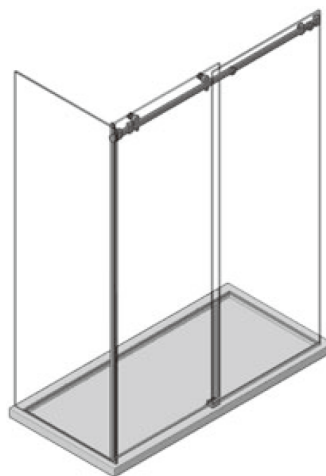

## Ø Wall to Glass Fixing 180°

Ø Suitable for:

8mm - 10mm

1650mm

45kg

I F002