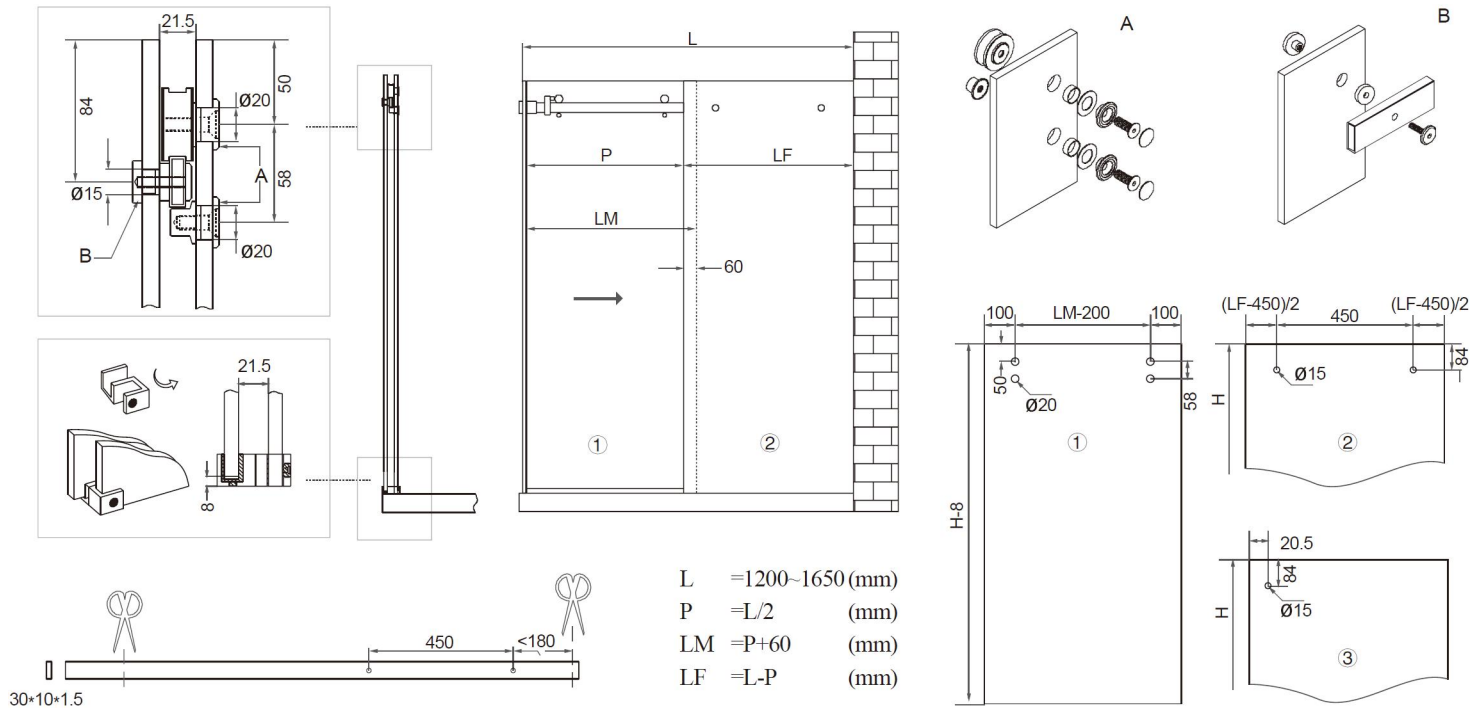

## Ø Wall to Glass Fixing 180°

Ø Suitable for:

8mm - 10mm

1650mm

45kg

I F002