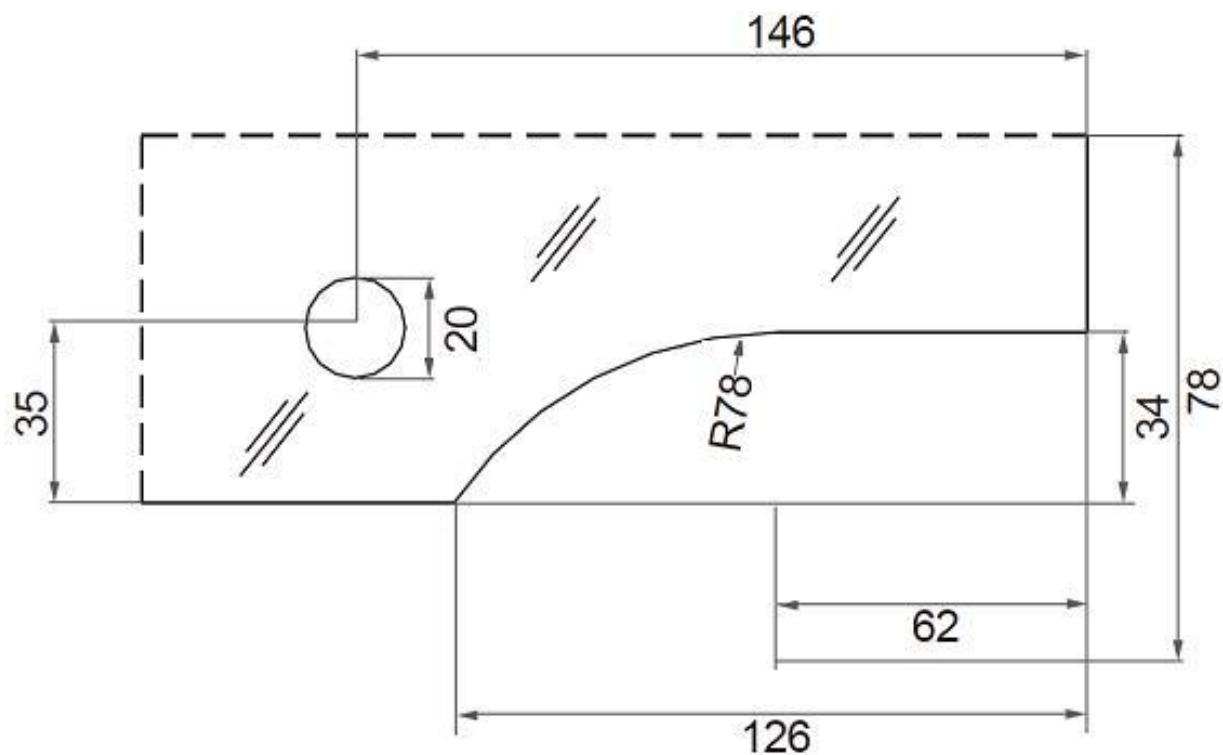

Ø Bottom Patch

Ø Suitable for:

10mm - 14mm

150kg

I T37X

I T40X