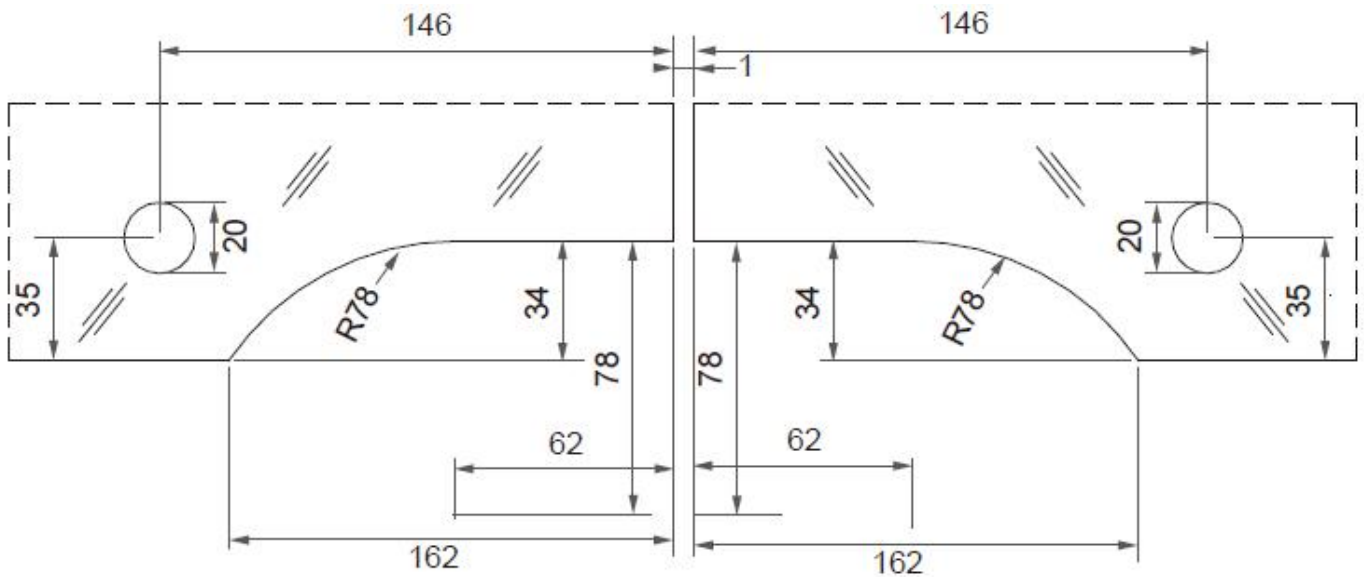

## Ø Patch for Over Panels with Fin Fitting

Ø Suitable for:

10mm - 12mm

150kg

I T51