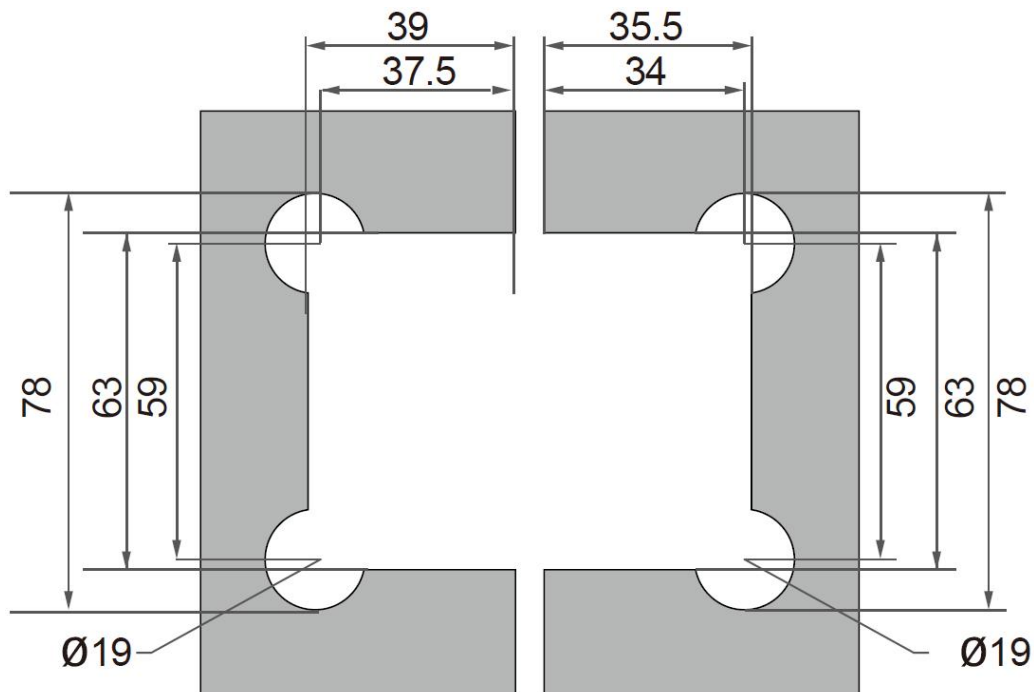

Ø Glass to Glass Fixing

Ø Suitable for:

8mm - 12mm

900mm

45kg

I BK926-90°