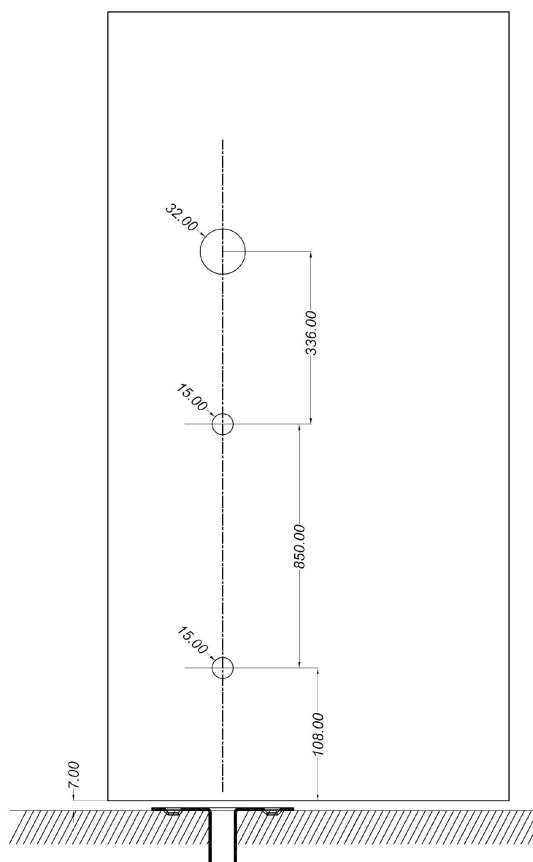

Ø Pull Handle with Lock

Ø Suitable for:

10mm - 18mm

I 8198N

I 8198W