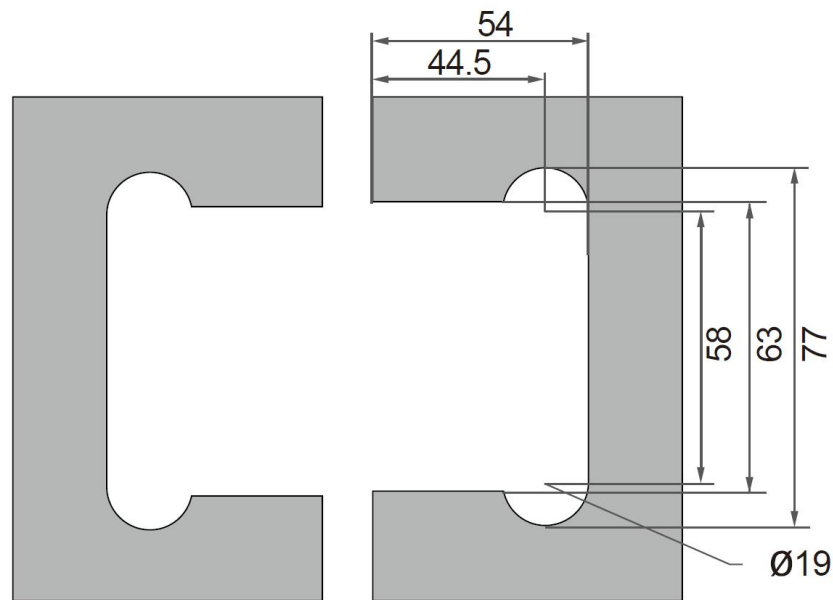

Ø Self-Closing Series ~ Glass to Glass Fixing

Ø Suitable for:

8mm - 12mm

1000mm

80kg

I BK0589

I BK0590

I BK0591