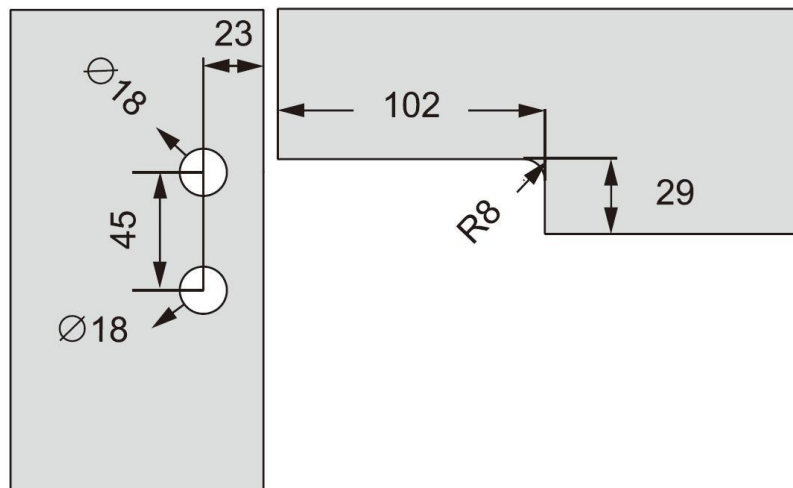

Ø Patch for Over Panel and Side Panel

Ø Suitable for:

10mm - 14mm

I TJA03

I TJA05