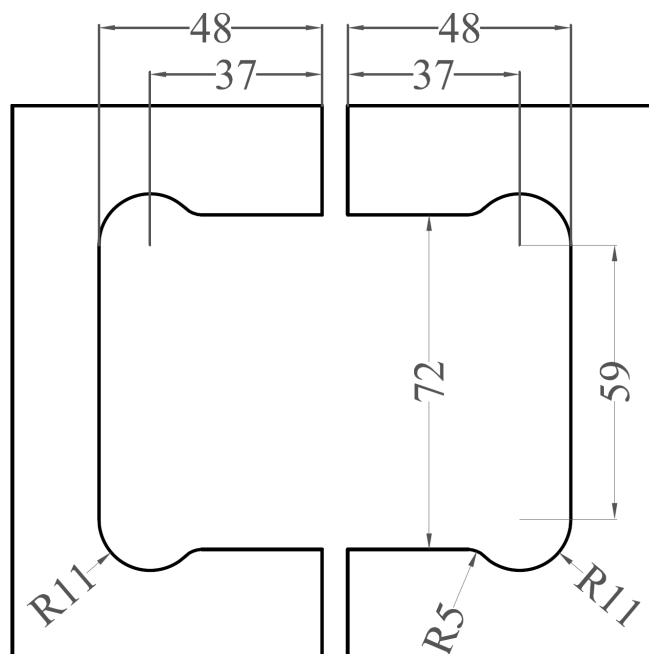

## Ø Glass to Glass Fixing

Ø Suitable for:

8mm - 12mm

800mm

45kg

I TJ021-180°

I TJ009-135°