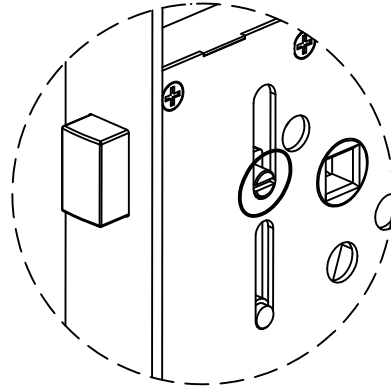

Non-handed design,
position screw always assembled at the indoor side.

Integrated Sashlock

INSTALLATION GUIDE

unit: mm

NOTCH PREPARATION

DOOR JAMB

DOOR SIDE VIEW

DOOR FRONT VIEW