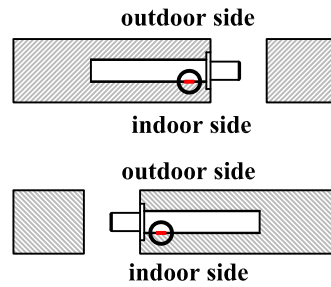

Non-handed design,
position screw always assembled at the indoor side.

Integrated Sashlock

INSTALLATION GUIDE

unit: mm

NOTCH PREPARATION

DOOR JAMB

DOOR SIDE VIEW

DOOR FRONT VIEW