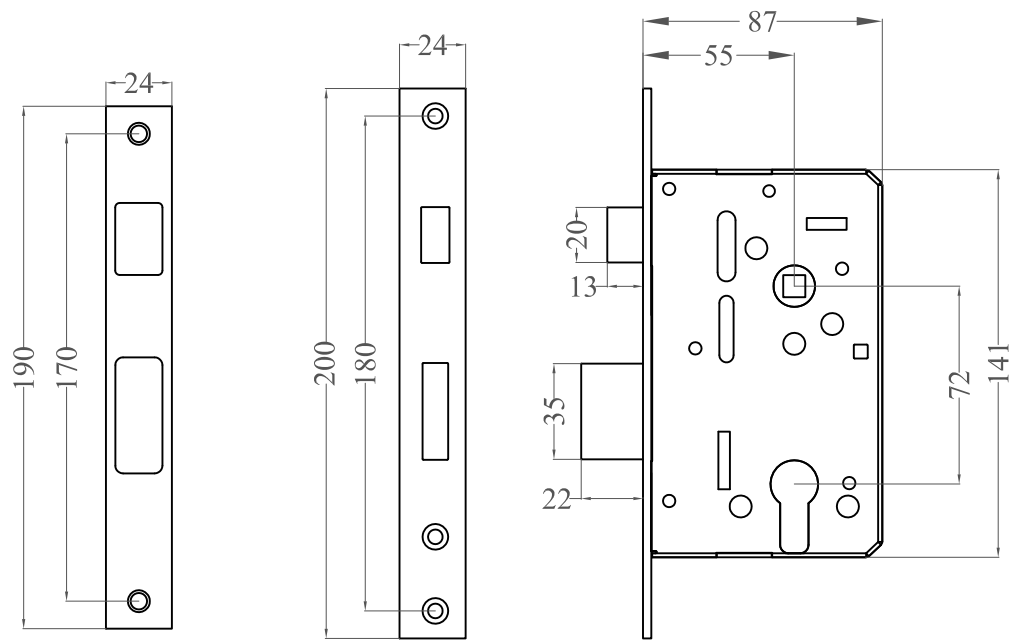

Non-handed design,
position screw always assembled at the indoor side.

Integrated Sashlock

INSTALLATION GUIDE

unit: mm

NOTCH PREPARATION

DOOR JAMB

DOOR SIDE VIEW

DOOR FRONT VIEW