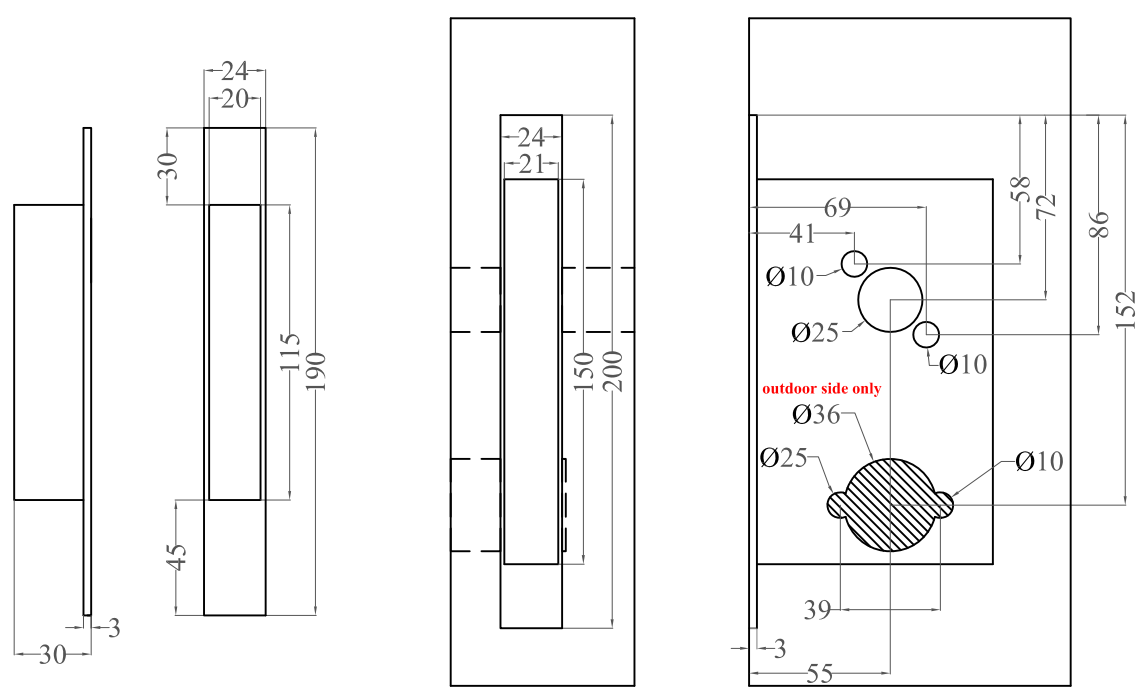

Non-handed design,
position screw always assembled at the indoor side.

Integrated Sashlock

INSTALLATION GUIDE

unit: mm

NOTCH PREPARATION

DOOR JAMB

DOOR SIDE VIEW

DOOR FRONT VIEW