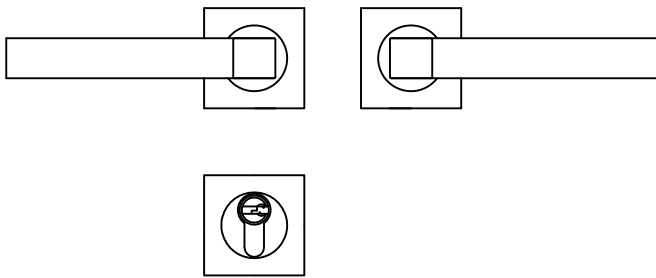

Non-handed design,
position screw always assembled at the indoor side.

Integrated Sashlock

INSTALLATION GUIDE

unit: mm

NOTCH PREPARATION

DOOR JAMB

DOOR SIDE VIEW

DOOR FRONT VIEW