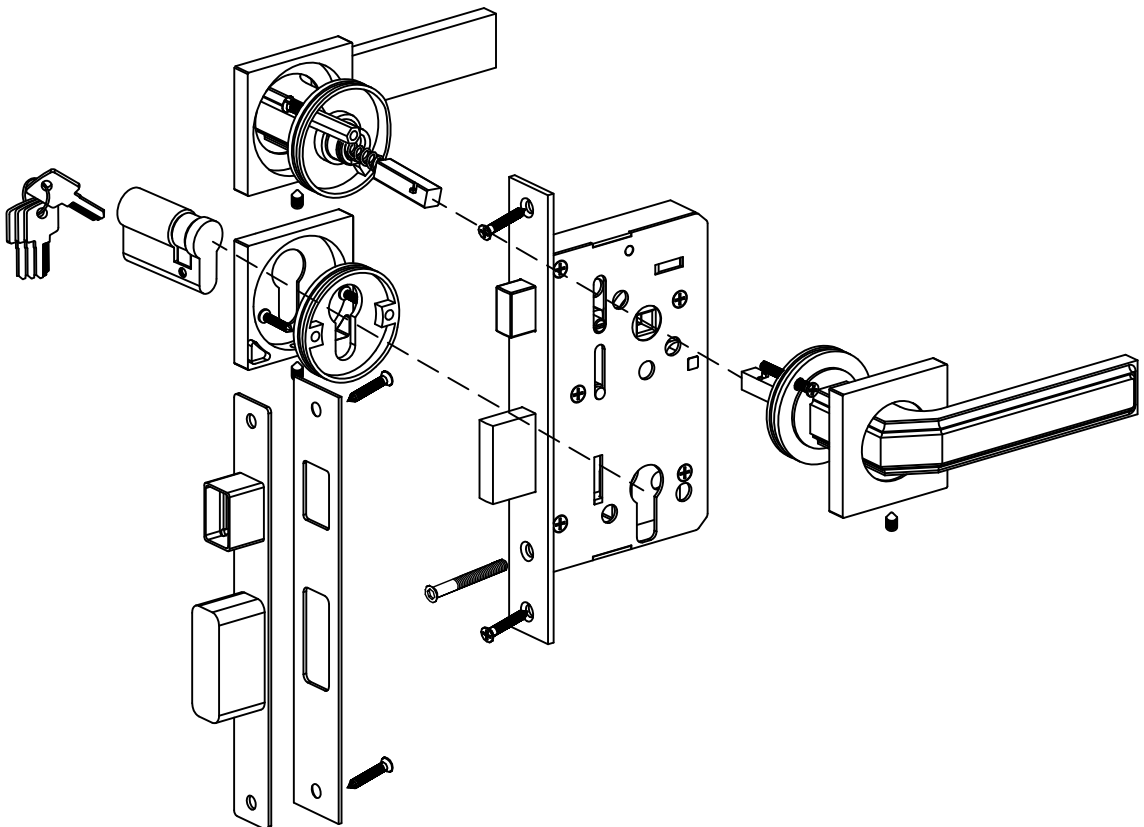

Non-handed design,
position screw always assembled at the indoor side.

Integrated Sashlock

INSTALLATION GUIDE

unit: mm

NOTCH PREPARATION

DOOR JAMB

DOOR SIDE VIEW

DOOR FRONT VIEW