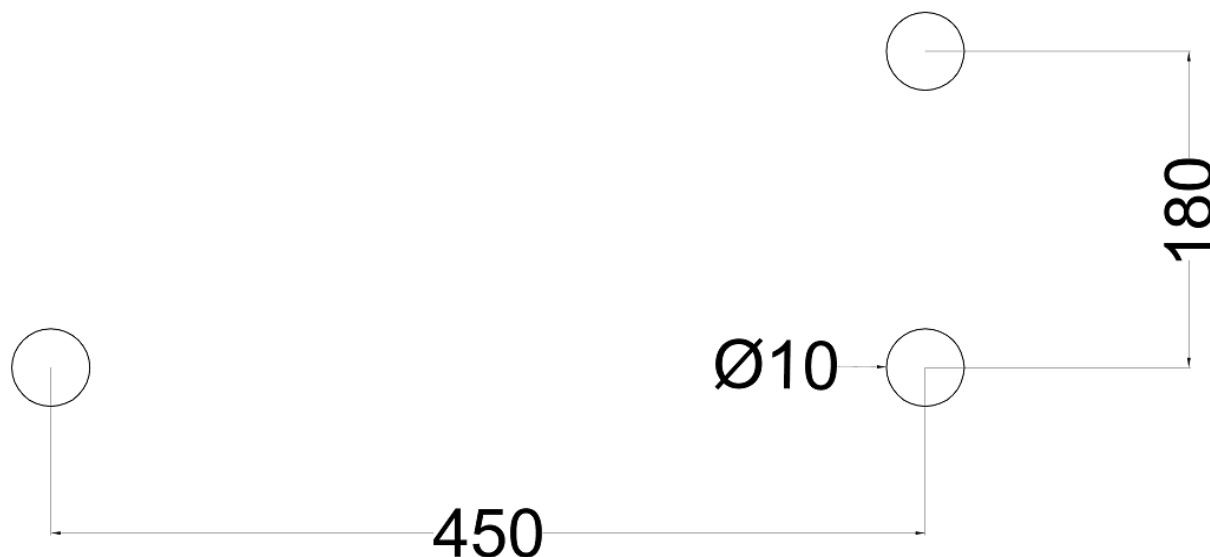

Ø Towel Handle

Ø Suitable for:

I BK8027

I BK8246A

I BK8301

I BK8401