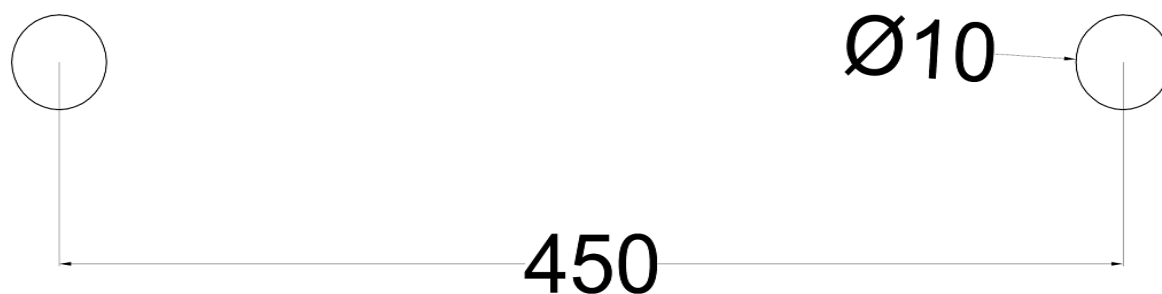

Ø Towel Handle

Ø Suitable for:

8mm - 14mm

I **BK8246B**

I **BK8246C**

I **BK8302**

I **BK8303**

I **BK8402**