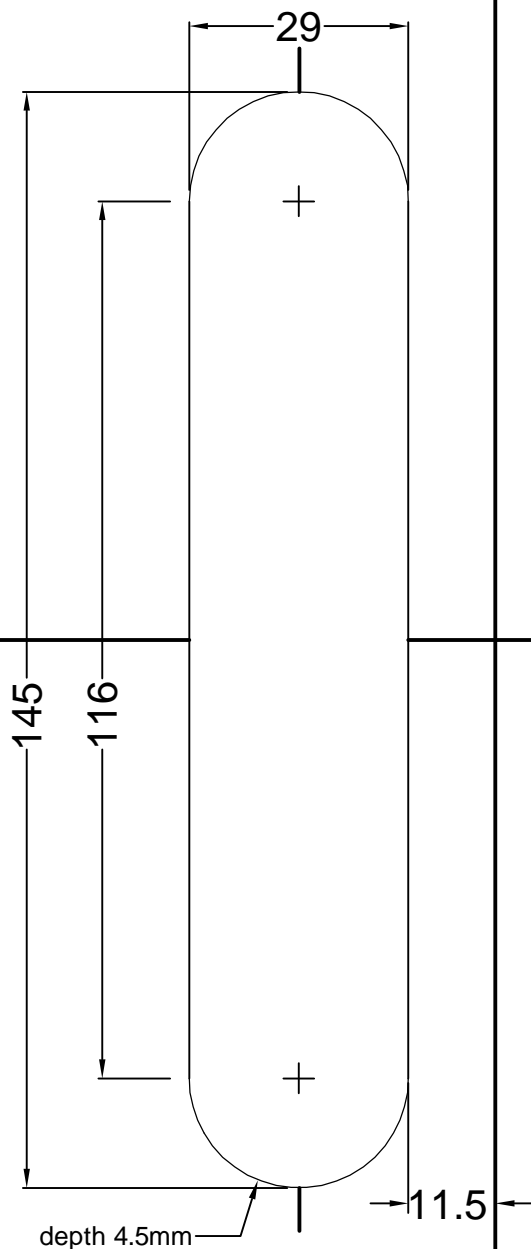

FOR JAMB (DIN RIGHT)

MODEL NO.: WJ203B

EDGE →

← EDGE

FOR JAMB (DIN LEFT)
MODEL NO.: WJ203B

FOR DOOR (DIN LEFT)

MODEL NO.: WJ203B

EDGE →

← EDGE

FOR DOOR (DIN RIGHT)
MODEL NO.: WJ203B