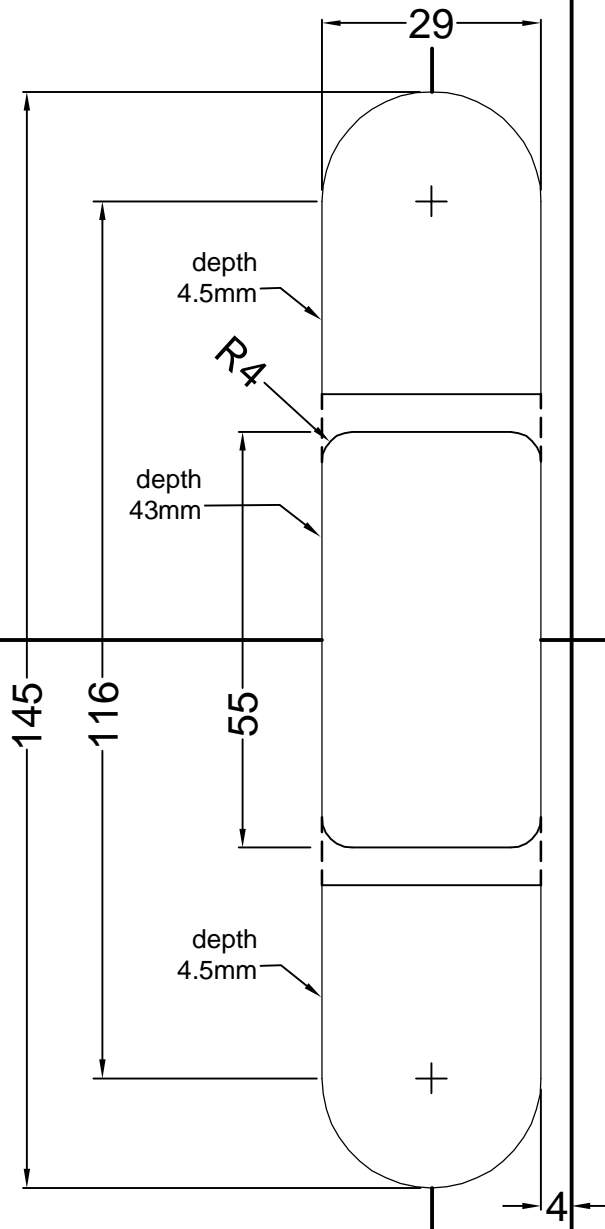

FOR JAMB (DIN RIGHT)

MODEL NO.: WJ203B

EDGE →

← EDGE

FOR JAMB (DIN LEFT)
MODEL NO.: WJ203B

FOR DOOR (DIN LEFT)

MODEL NO.: WJ203B

EDGE →

← EDGE

FOR DOOR (DIN RIGHT)
MODEL NO.: WJ203B