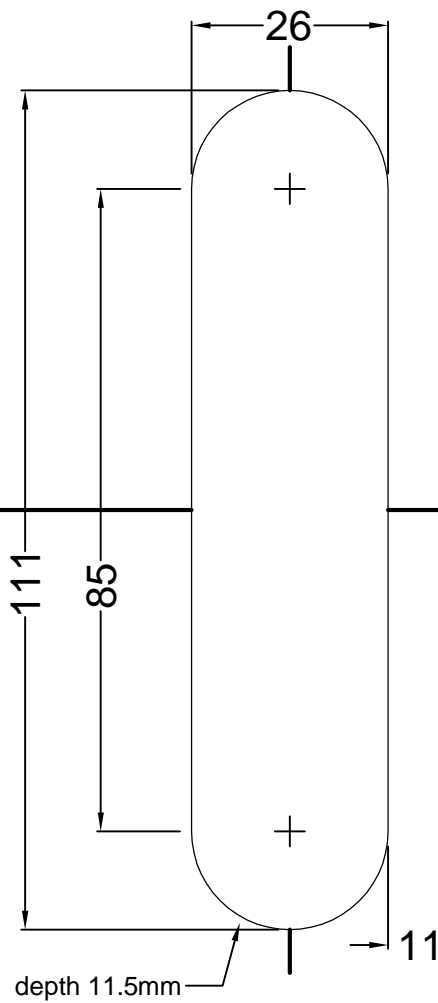

FOR JAMB (DIN RIGHT)  
MODEL NO.: WJ205BS, WJ205BT

FOR DOOR (DIN LEFT)  
MODEL NO.: WJ205BS, WJ205BT

EDGE →

EDGE →

EDGE →

EDGE →

FOR JAMB (DIN LEFT)  
MODEL NO.: WJ205BS, WJ205BT

FOR DOOR (DIN RIGHT)  
MODEL NO.: WJ205BS, WJ205BT