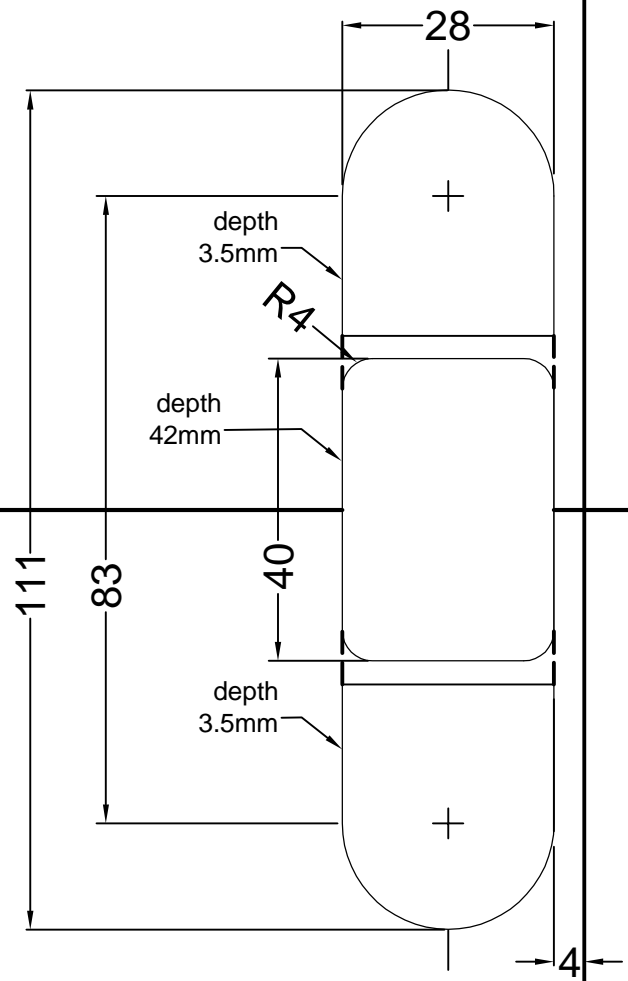

FOR JAMB (DIN RIGHT)  
MODEL NO.: WJ205BS, WJ205BT

FOR DOOR (DIN LEFT)  
MODEL NO.: WJ205BS, WJ205BT

EDGE →

EDGE →

EDGE →

EDGE →

FOR JAMB (DIN LEFT)  
MODEL NO.: WJ205BS, WJ205BT

FOR DOOR (DIN RIGHT)  
MODEL NO.: WJ205BS, WJ205BT