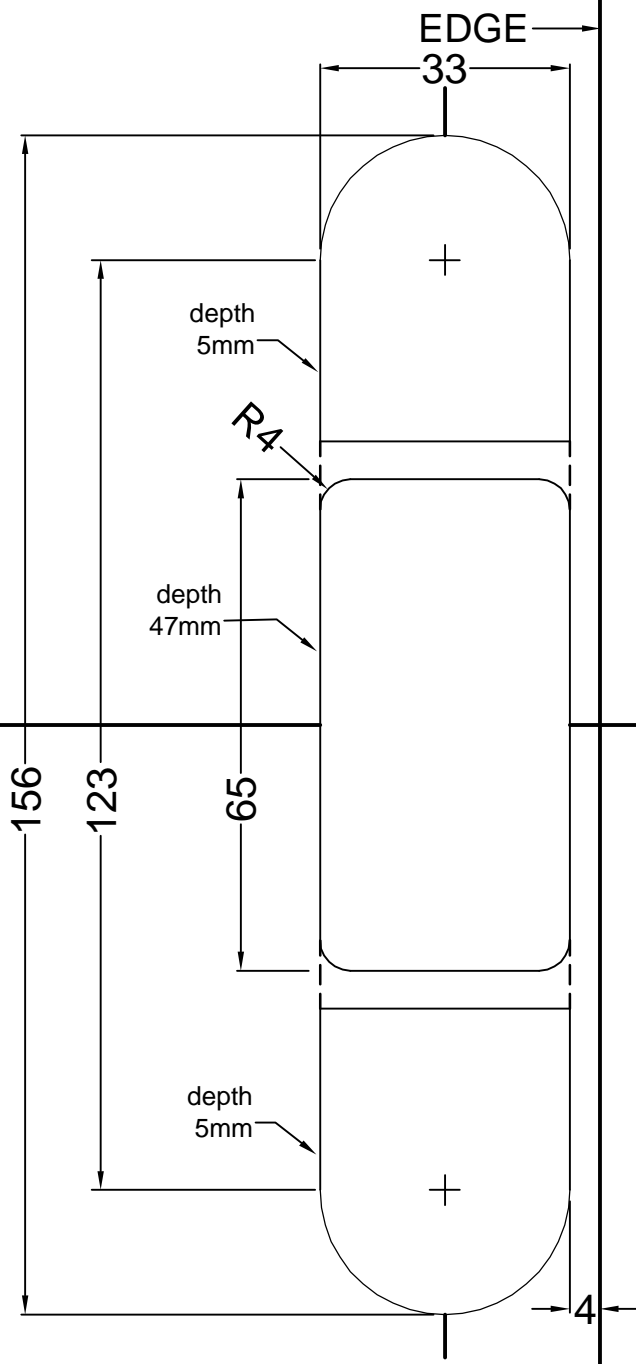

FOR JAMB (DIN RIGHT)
MODEL NO.: WJ201BS, WJ201BT

FOR DOOR (DIN LEFT)
MODEL NO.: WJ201BS, WJ201BT

FOR JAMB (DIN LEFT)
MODEL NO.: WJ201BS, WJ201BT

FOR DOOR (DIN RIGHT)
MODEL NO.: WJ201BS, WJ201BT

EDGE →

EDGE →