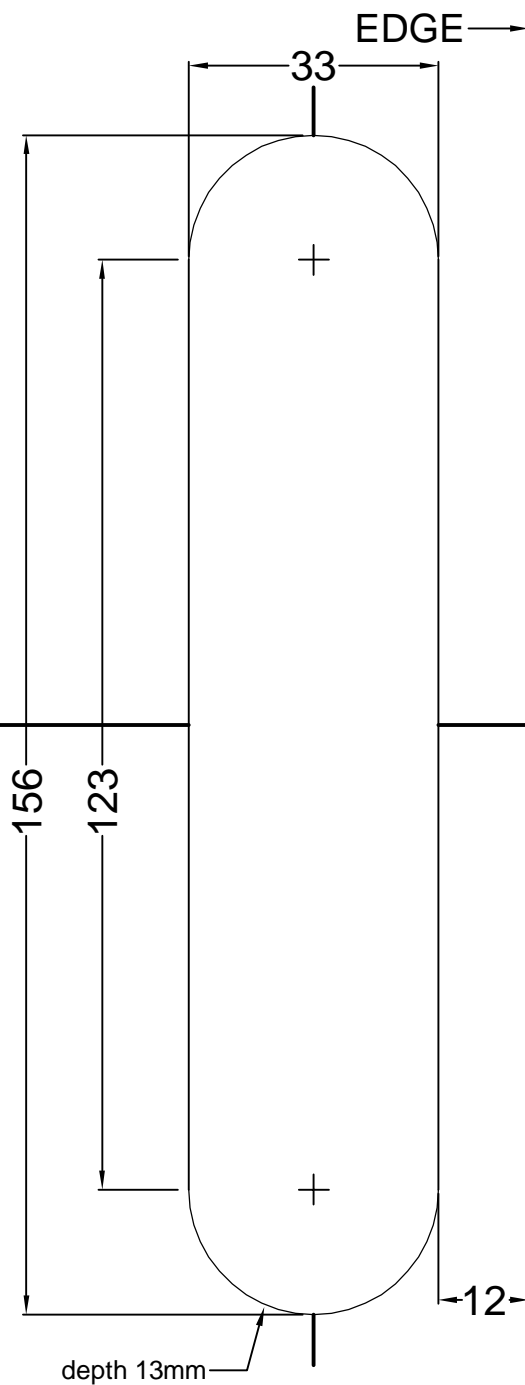

FOR JAMB (DIN RIGHT)
MODEL NO.: WJ201BS, WJ201BT

FOR DOOR (DIN LEFT)
MODEL NO.: WJ201BS, WJ201BT

FOR JAMB (DIN LEFT)
MODEL NO.: WJ201BS, WJ201BT

FOR DOOR (DIN RIGHT)
MODEL NO.: WJ201BS, WJ201BT

EDGE →

EDGE →