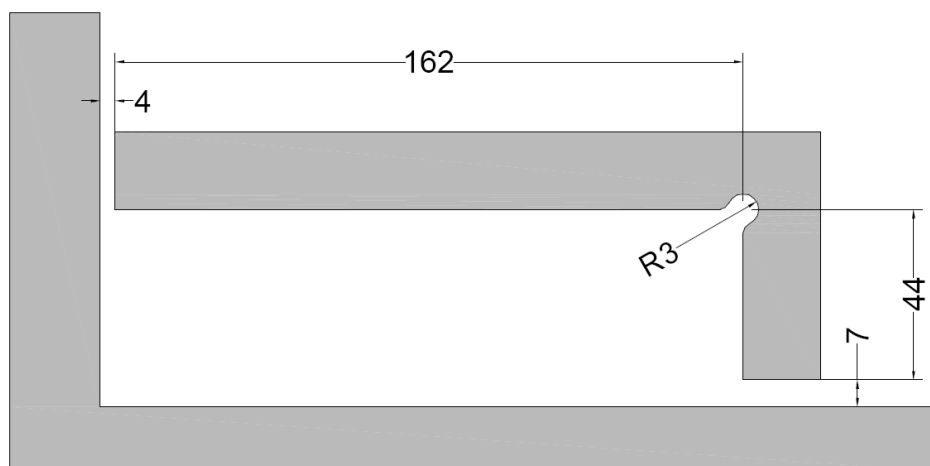

## Ø APPLAUSE Floor Hinge (Frameless)

Ø Suitable for:

10mm – 13.5mm

850mm

80kg

I TJ109E.80