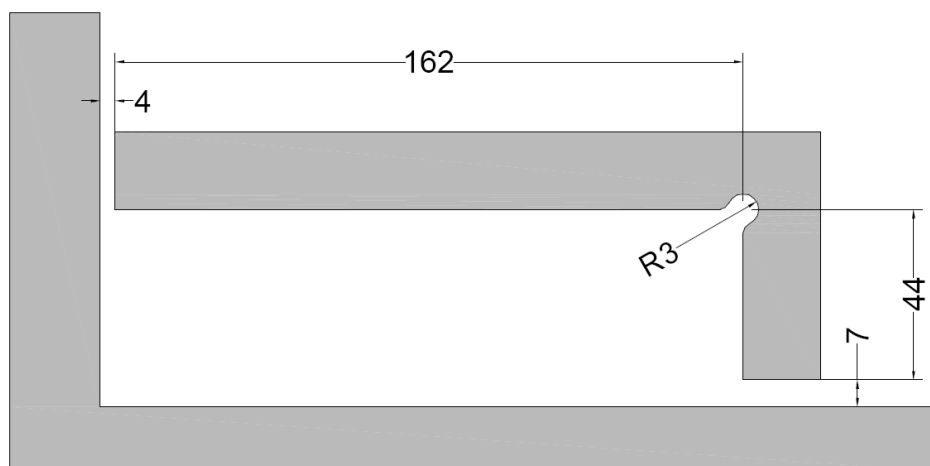

## Ø APPLAUSE Floor Hinge (Frameless)

Ø Suitable for:

10mm – 13.5mm

1050mm

100kg

I TJ109E.100