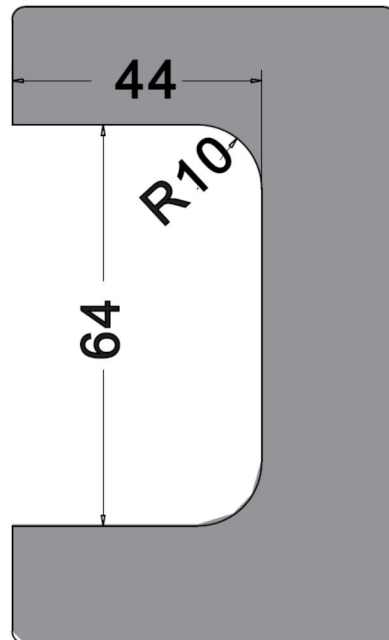

Ø Wall to Glass Fixing

Ø Suitable for:

8mm - 10mm

900mm

45kg

I ND601

I ND602