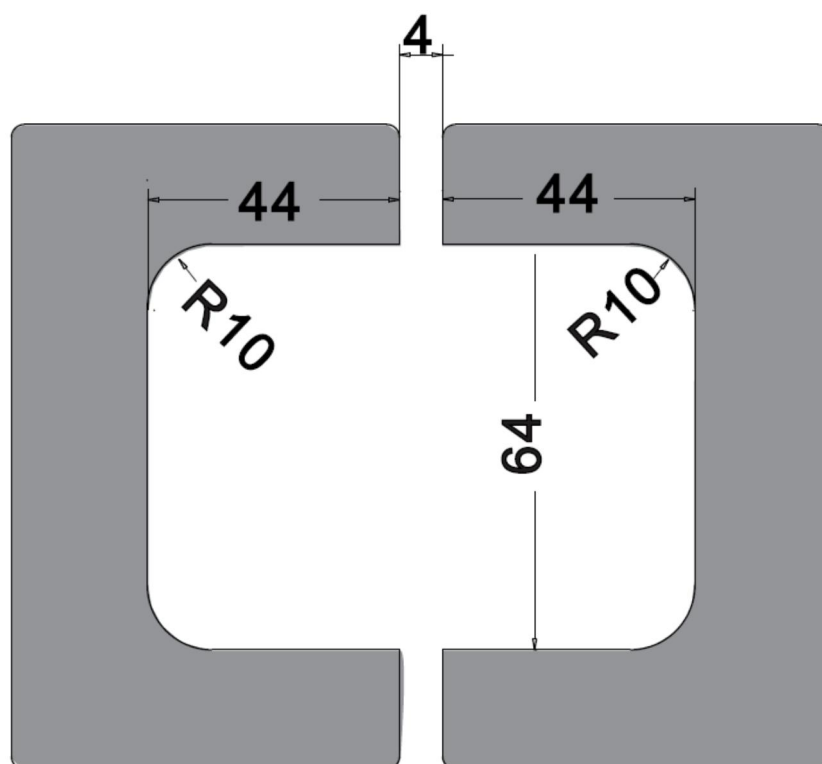

Ø Glass to Glass Fixing

Ø Suitable for:

8mm - 10mm

900mm

45kg

I ND603

I ND604