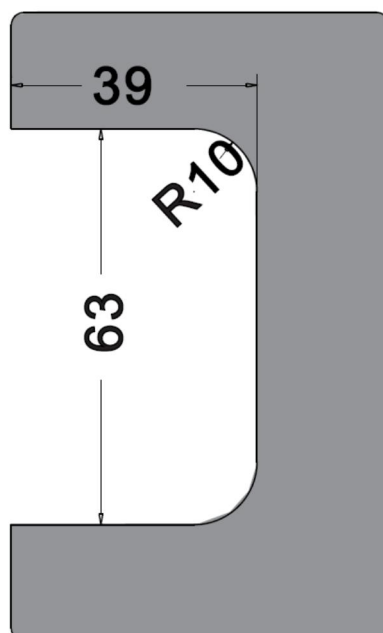

## Ø Wall to Glass Fixing

## Ø Suitable for:

8mm - 10mm

900mm

45kg

I ND012-90°

I ND012B-90°