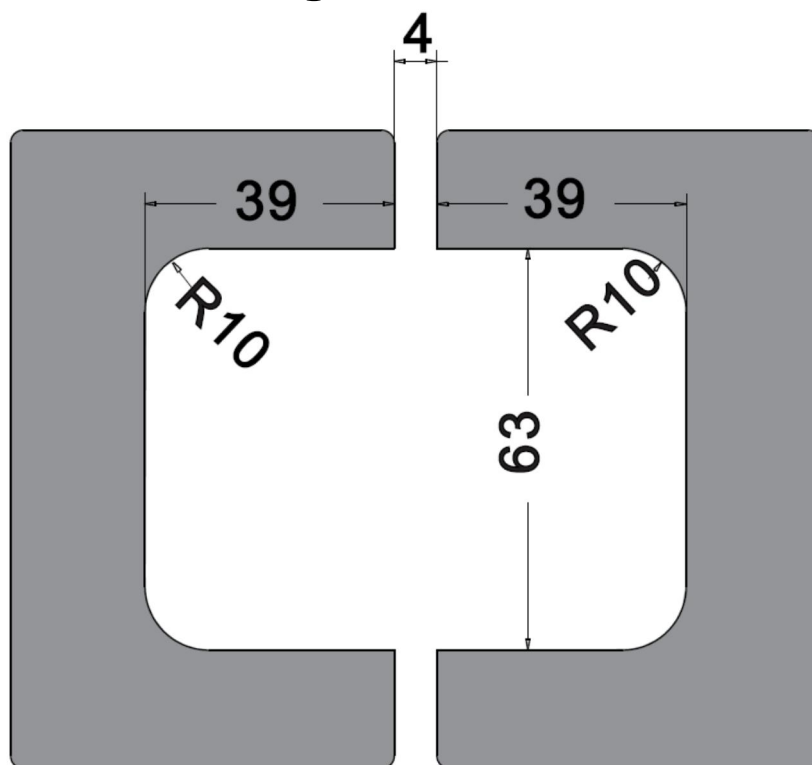

Ø Glass to Glass Fixing

Ø Suitable for:

I ND021-180

I ND009-135°