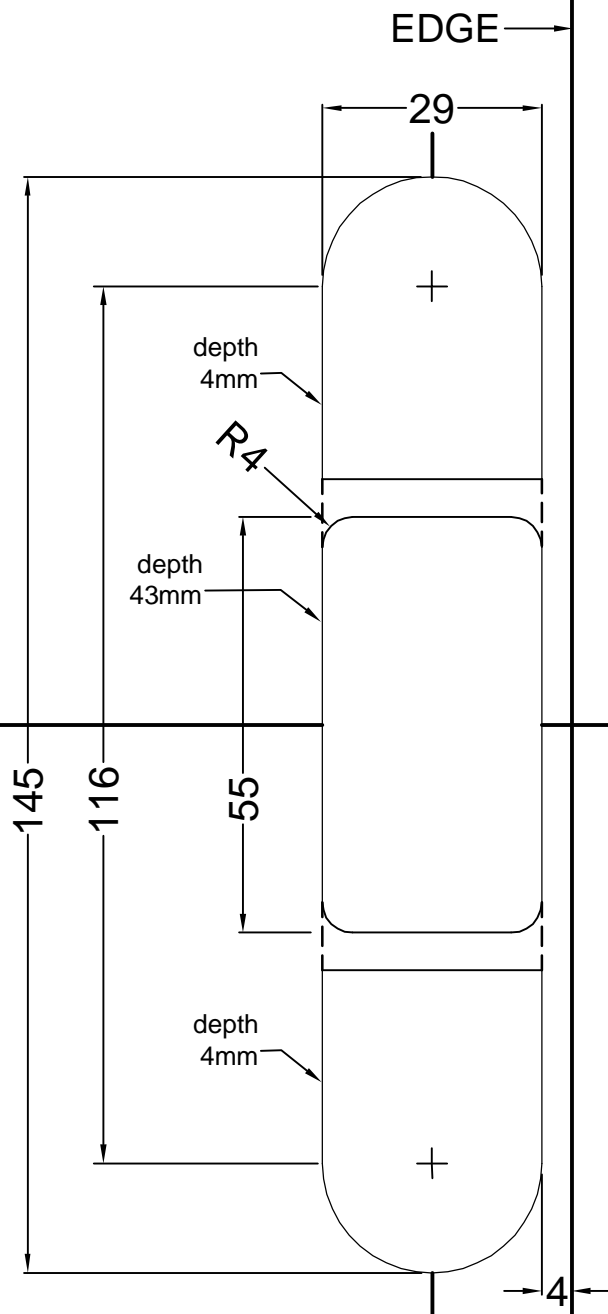

FOR JAMB (DIN RIGHT)  
MODEL NO.: WJ203BS, WJ203BT

FOR DOOR (DIN LEFT)  
MODEL NO.: WJ203BS, WJ203BT

FOR JAMB (DIN LEFT)  
MODEL NO.: WJ203BS, WJ203BT

FOR DOOR (DIN RIGHT)  
MODEL NO.: WJ203BS, WJ203BT

EDGE →