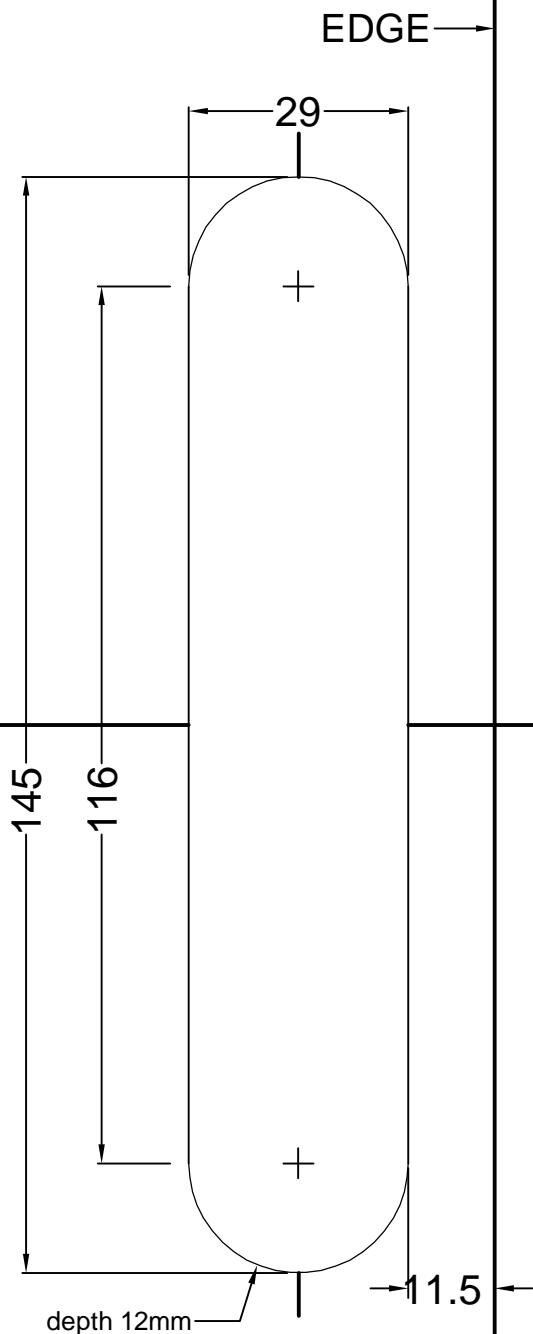

FOR JAMB (DIN RIGHT)  
MODEL NO.: WJ203BS, WJ203BT

FOR DOOR (DIN LEFT)  
MODEL NO.: WJ203BS, WJ203BT

FOR JAMB (DIN LEFT)  
MODEL NO.: WJ203BS, WJ203BT

FOR DOOR (DIN RIGHT)  
MODEL NO.: WJ203BS, WJ203BT

EDGE →