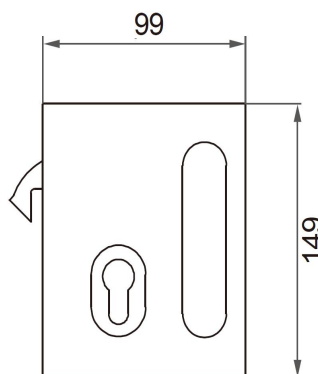

Model: T31

Product **Glass Door Lock – Sliding Door Lock**

产品名称 **玻璃门锁 – 平移门锁**

Material **#304 Stainless Steel**

物料 **#304 不锈钢**

Finish **Hairline**

表面处理 **全丝**

Country of Origin **People's Republic of China**

原产地 **中华人民共和国**

Unit : set

单位 : 套

Features

Suitable for 10-14mm tempered glass use

Backset: 45mm

Fitted with mortise lock 45E and cylinder BK801

Wall mounted strike plate included (for single leaf operation)

Hook bolt to be operated by turn inside and by keyway outside

Flush recess included

产品描述

适用于**10-14mm**钢化玻璃门

门边距为**45mm**

锁体配置：**45E**，锁胆配置：**BK801**

包括墙装式修口片（单扇门用）

在门内勾舌以旋钮操控，在门外勾舌以钥匙操控