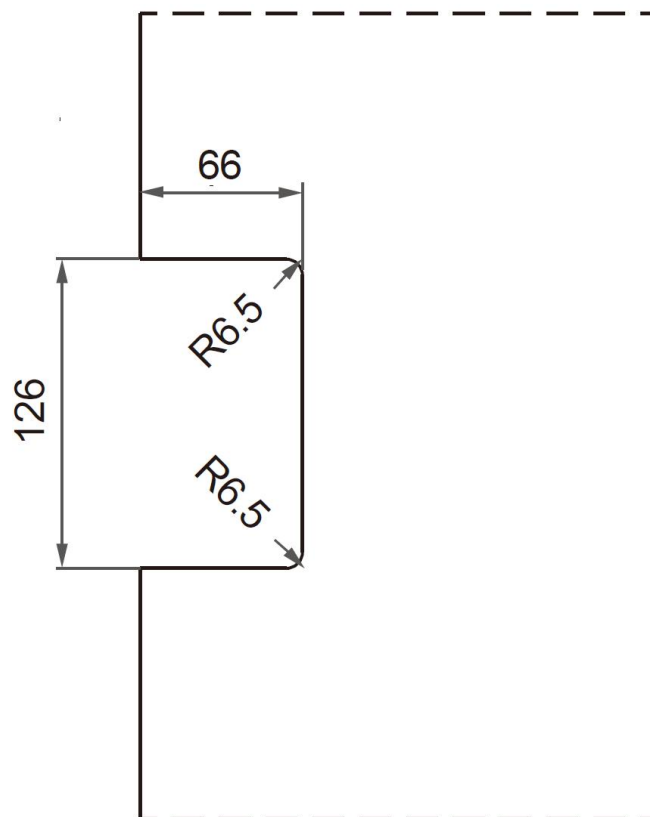

Ø Hooklock

Ø Suitable for:

10mm - 14mm

I T30

I T31

I T34A

I T34B