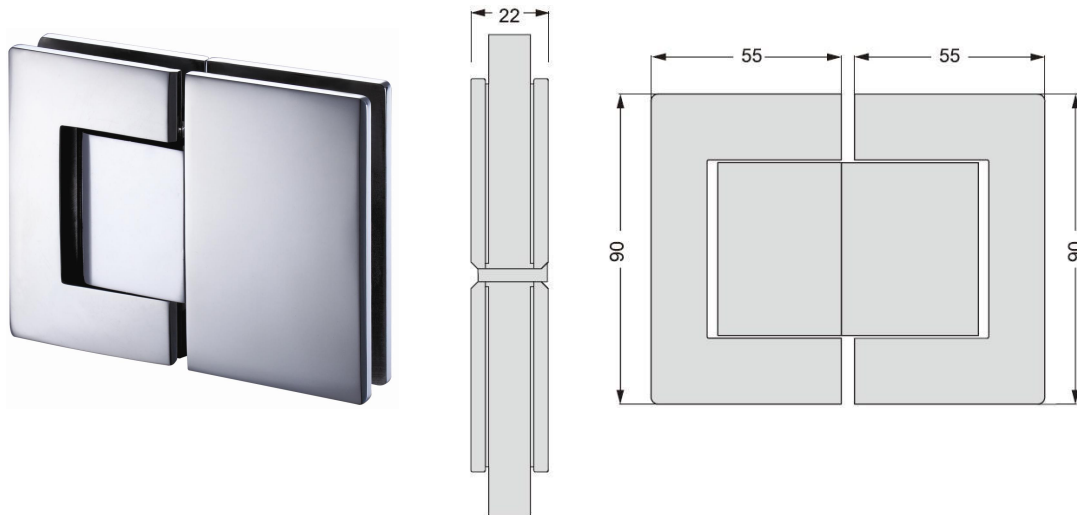

Model: TJ021-180°

Product **APPLAUSE Shower Hinge (with damping function)**

Material **#304 Stainless Steel**

Finish **Polished**

Country of Origin **People's Republic of China**

Unit : pair

Features

Glass to glass fixing 180°

Suitable for 8-12mm tempered glass use

Maximum door leaf weight: 45kg

Maximum door leaf width: 800mm

Self-closing when door is closed to 85°

Double action, maximum door open angle: 95°

Hold-open at 90°

Valve adjustment available for closing speed control

Self-positioned when door reaches to initial position

Tested according to EN1154 (130,000 cycles)

BESTKO BEST TO YOU

url: www.bestko.com