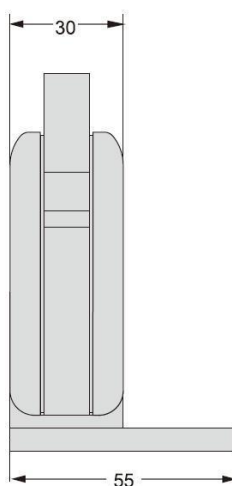

Model: TJ202.HO

Product **APPLAUSE Glass Hinge (with damping function)**

Material **#304 Stainless Steel**

Finish **Polished**

Country of Origin **People's Republic of China**

Unit : pair

Features

Wall to glass fixing 90°

Suitable for 10-15mm tempered glass use

Maximum door leaf weight: 65kg

Maximum door leaf width: 1000mm

Self-closing when door is closed to 85°

Double action, maximum door open angle: 95°

Hold-open at 90°

Valve adjustment available for closing speed control

Self-positioned when door reaches to initial position

Tested according to EN1154 (100,000 cycles)

BESTKO BEST TO YOU

url: www.bestko.com