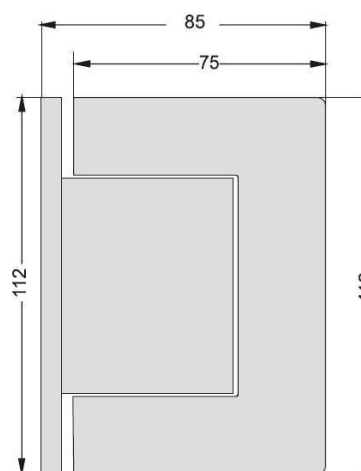

Model: TJ202.HO

Product **APPLAUSE Glass Hinge (with damping function)**

Material **#304 Stainless Steel**

Finish **Polished**

Country of Origin **People's Republic of China**

Unit : pair

Features

Wall to glass fixing 90°

Suitable for 10-15mm tempered glass use

Maximum door leaf weight: 65kg

Maximum door leaf width: 1000mm

Self-closing when door is closed to 85°

Double action, maximum door open angle: 95°

Hold-open at 90°

Valve adjustment available for closing speed control

Self-positioned when door reaches to initial position

Tested according to EN1154 (100,000 cycles)

BESTKO BEST TO YOU

url: www.bestko.com