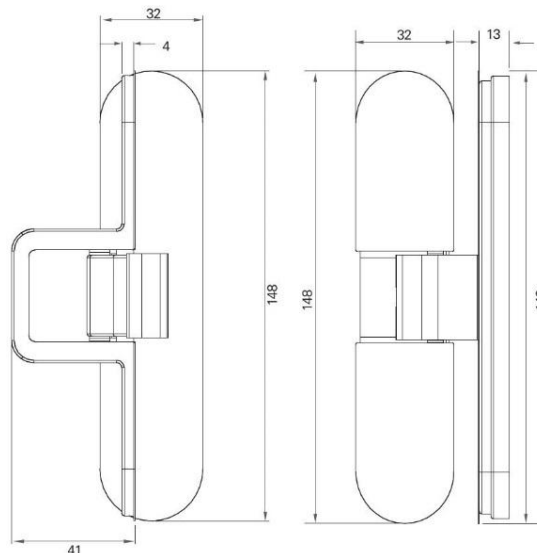

Model: WJ203BT

Product **VANISHED Hinge (Severe Duty)**

Material **#304 Stainless Steel**

Finish **Hairline**

Country of Origin **People's Republic of China**

Unit : piece

Features

Fully concealed fixing (both indoor and outdoor)

Suitable for timber door use (flush door)

Minimum door thickness: 42mm

Maximum door leaf weight: 120kg (per pair)

Recommend door leaf width: ≤ 1250 mm

Single action, maximum door open angle: 115°

Non-handed