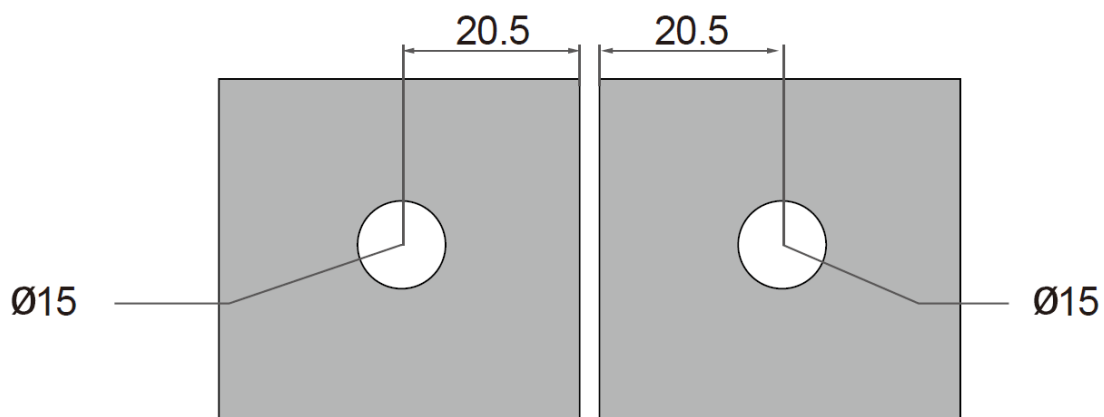

Ø Glass to Glass Fixing

Ø Suitable for:

8mm - 12mm

I BK0585