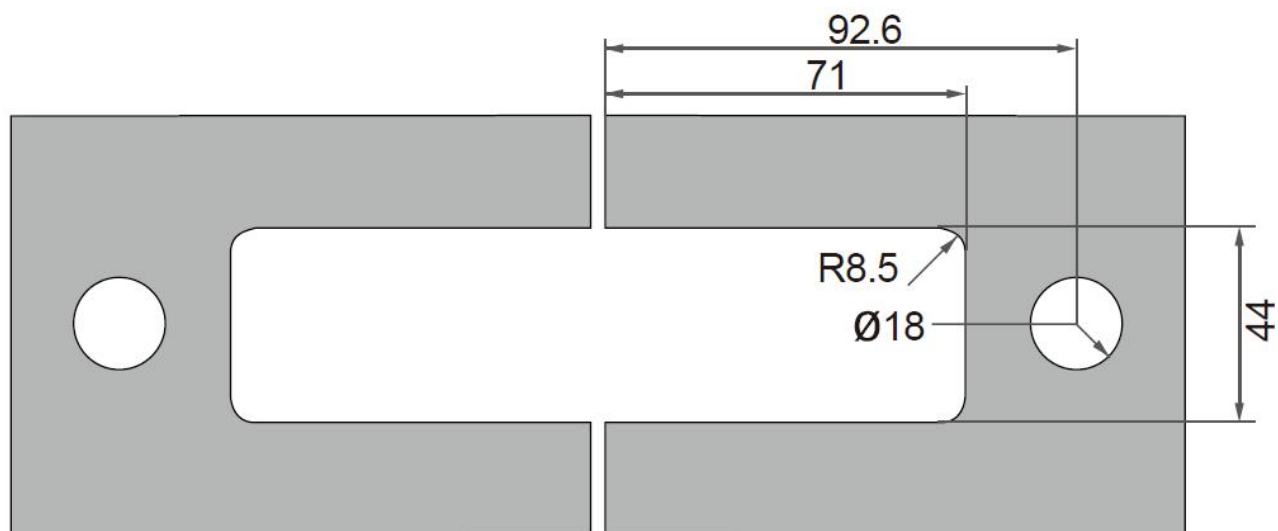

Ø Glass to Glass Fixing

Ø Suitable for:

8mm - 12mm

900mm

45kg

I BK958-180°

I BK960-135°