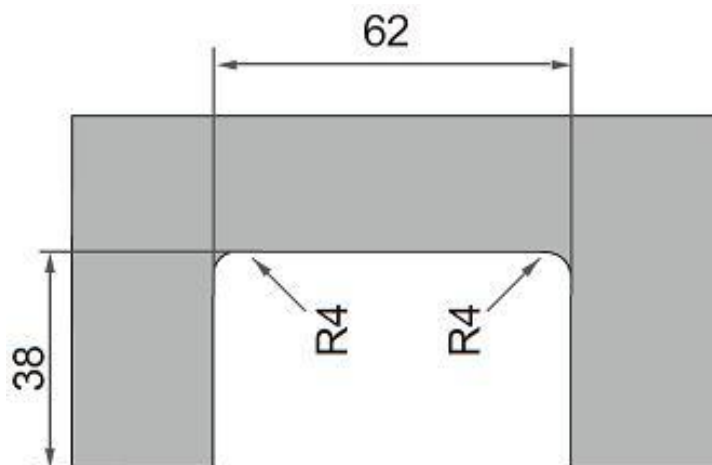

Ø Pivot Hinge

Ø Suitable for:

8mm - 12mm

900mm

45kg

I BK1142

I BK1142F