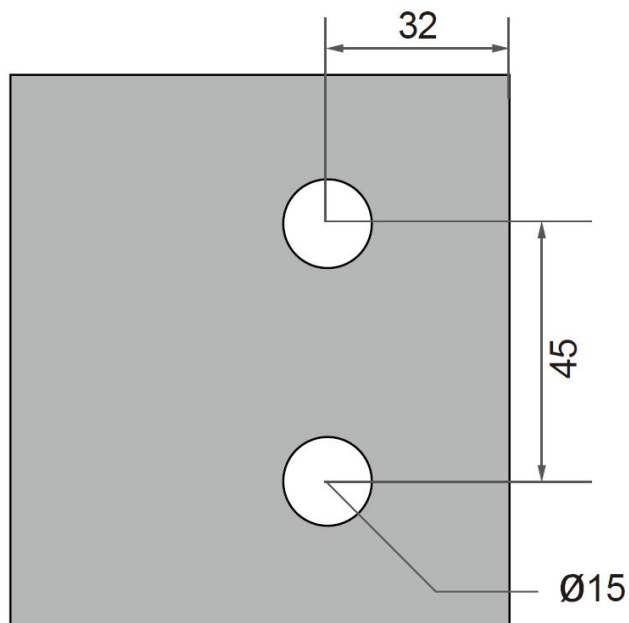

Ø Springless Hinge

Ø Suitable for:

8mm - 12mm

900mm

45kg

I G30