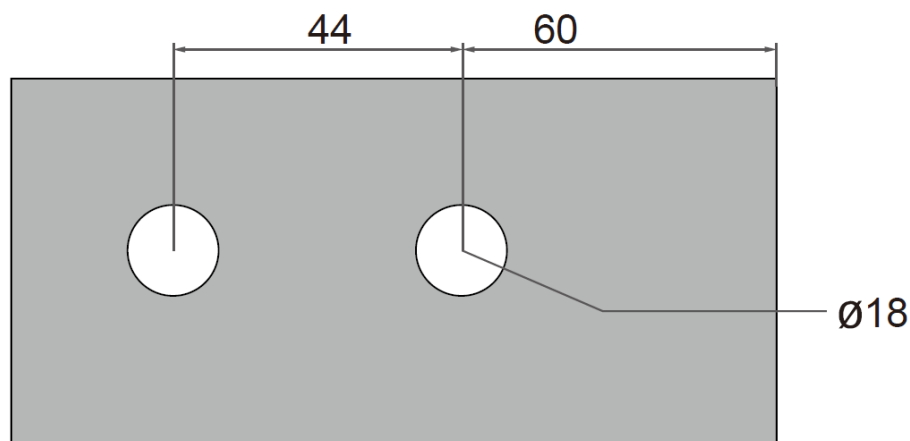

Ø Springless Hinge

Ø Suitable for:

8mm - 12mm

900mm

45kg

I BK0701(L&R)