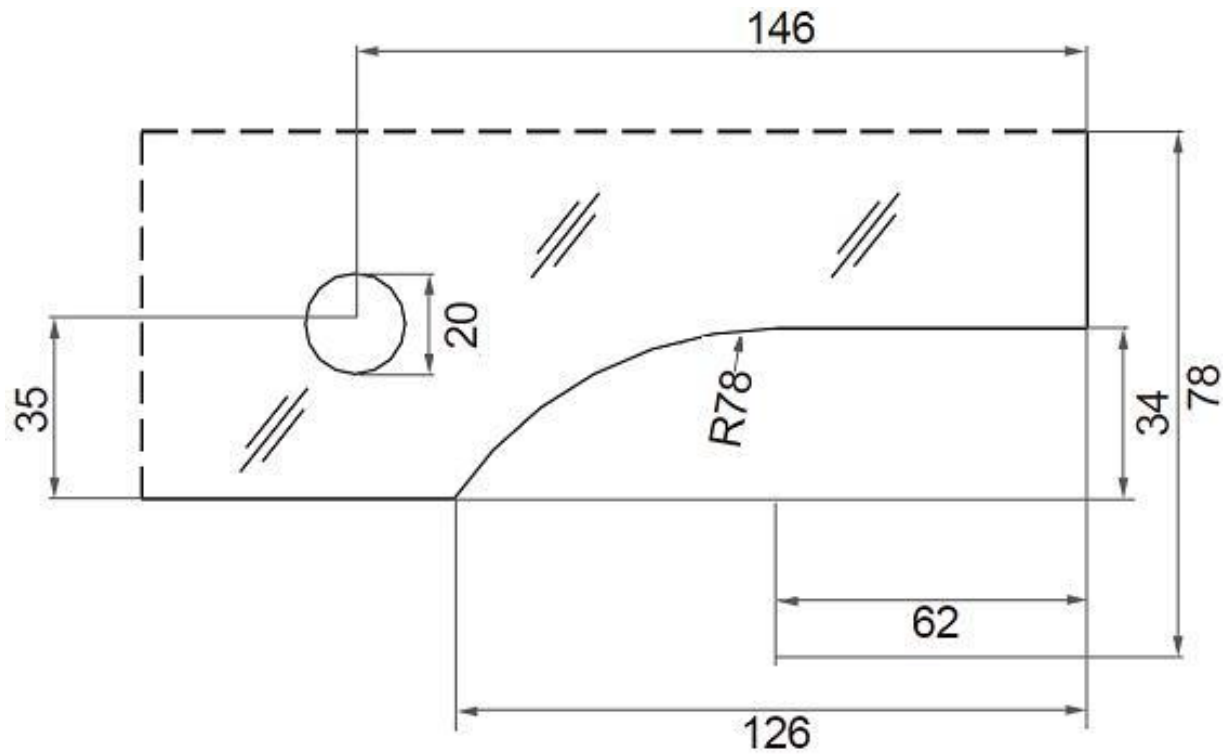

Ø Over Panel Patch

Ø Suitable for:

10mm - 14mm

150kg

I T37D

I T40D