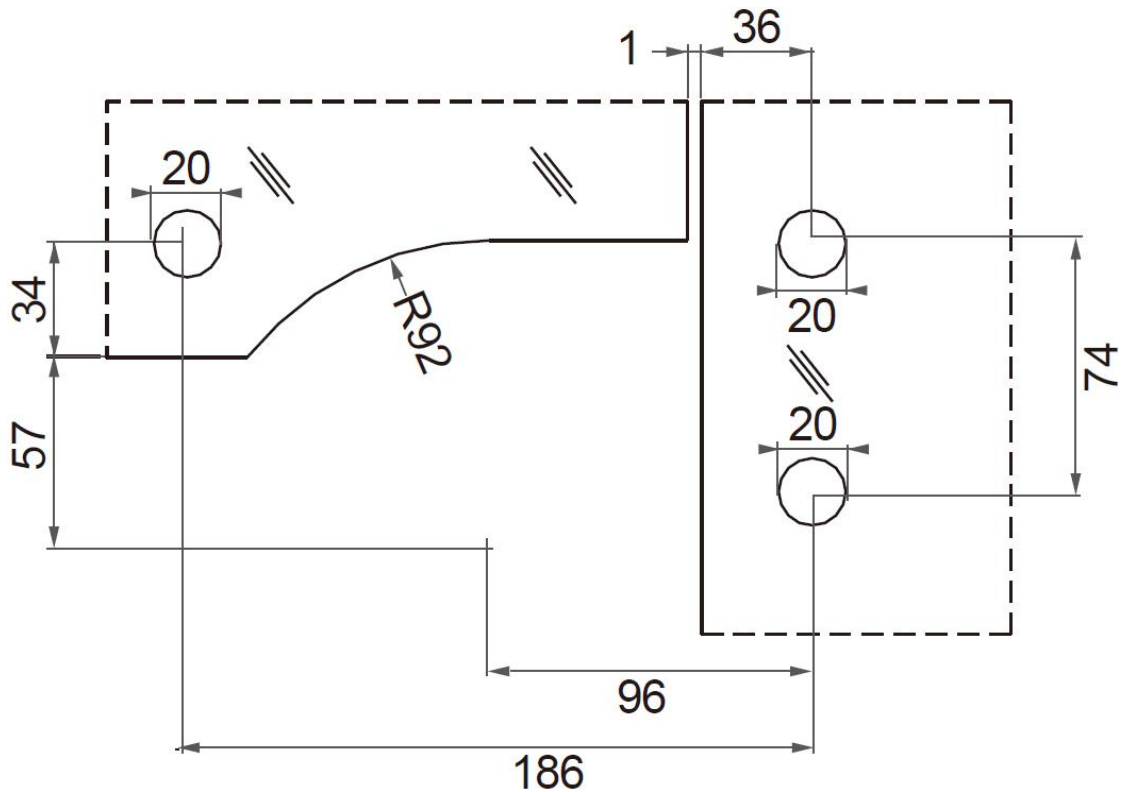

Ø Patch for Over Panel & Side Panel

Ø Suitable for:

10mm - 14mm

150kg

I T38

I T42