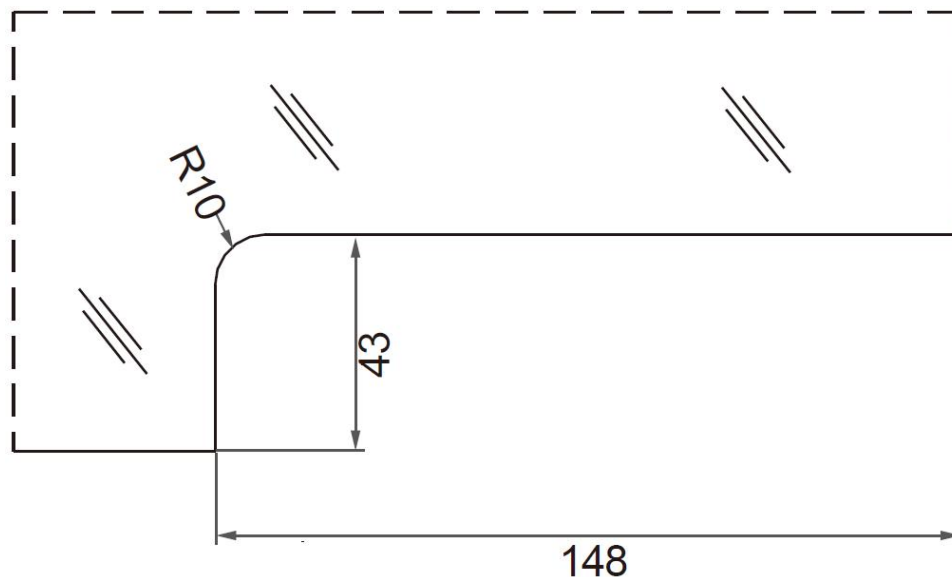

Ø Corner Lock

Ø Suitable for:

10mm - 14mm

150kg

I T39

I T40