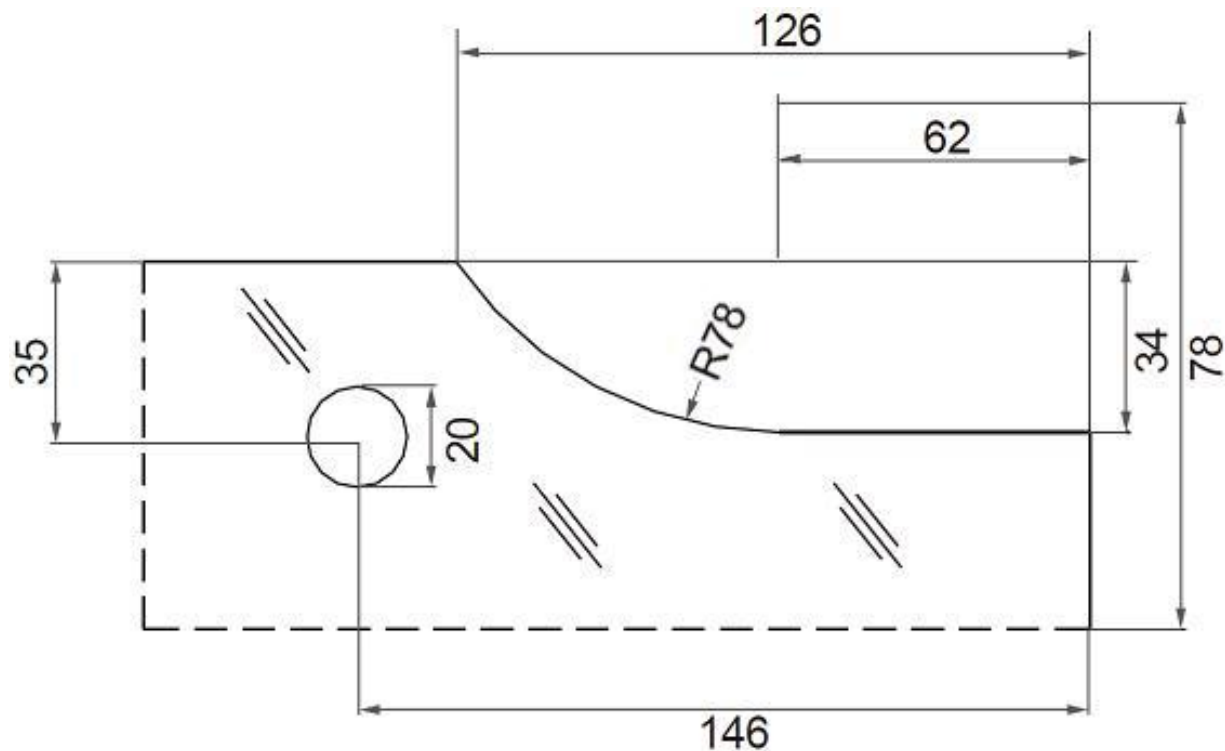

Ø Top Patch

Ø Suitable for:

10mm - 14mm

MAX 150kg

I T37S

I T40S