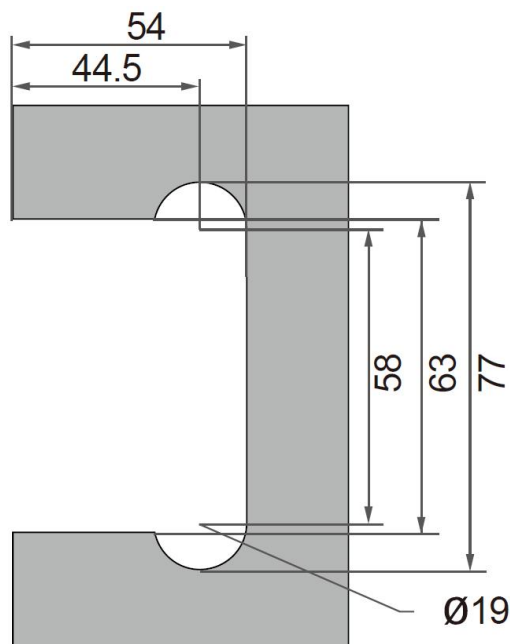

## Ø Self-Closing Series ~ Wall to Glass Fixing

Ø Suitable for:

8mm - 12mm

1000mm

80kg

I BK0592

I BK0593

I BK0594