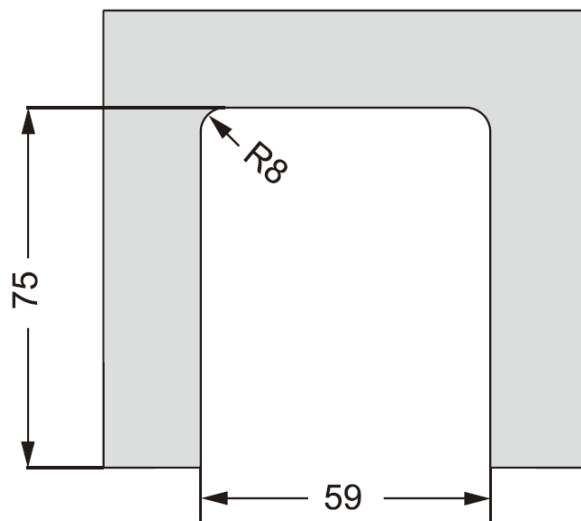

Ø Corner Lock

Ø Suitable for:

10mm - 14mm

I TJA07

I TJA08