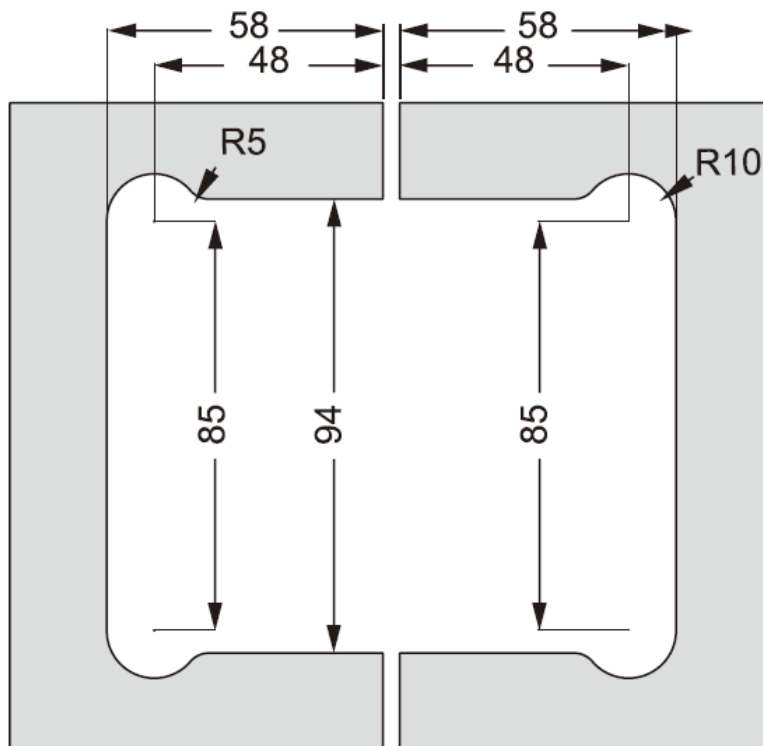

Ø Glass to Glass Fixing

Ø Suitable for:

10mm - 15mm

1000mm

65kg

I TJ203