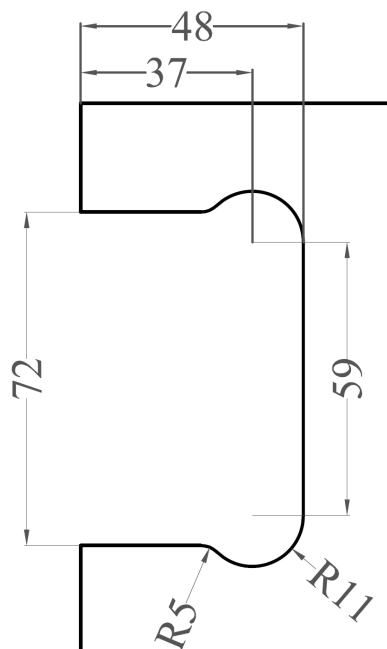

Ø Wall to Glass Fixing

Ø Suitable for:

8mm - 12mm

800mm

45kg

I TJ012-90°

I TJ012B-90°