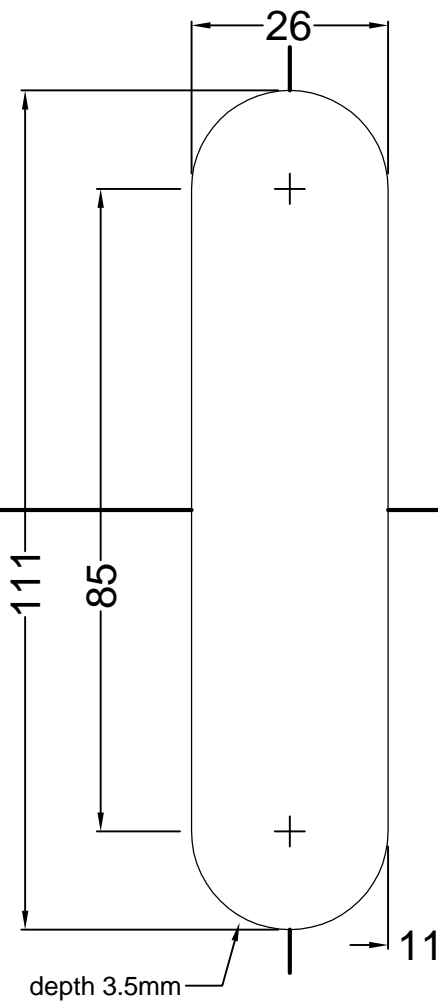

FOR JAMB (DIN RIGHT)

MODEL NO.: WJ205B

EDGE →

← EDGE

FOR JAMB (DIN LEFT)
MODEL NO.: WJ205B

FOR DOOR (DIN LEFT)

MODEL NO.: WJ205B

EDGE →

← EDGE

FOR DOOR (DIN RIGHT)
MODEL NO.: WJ205B