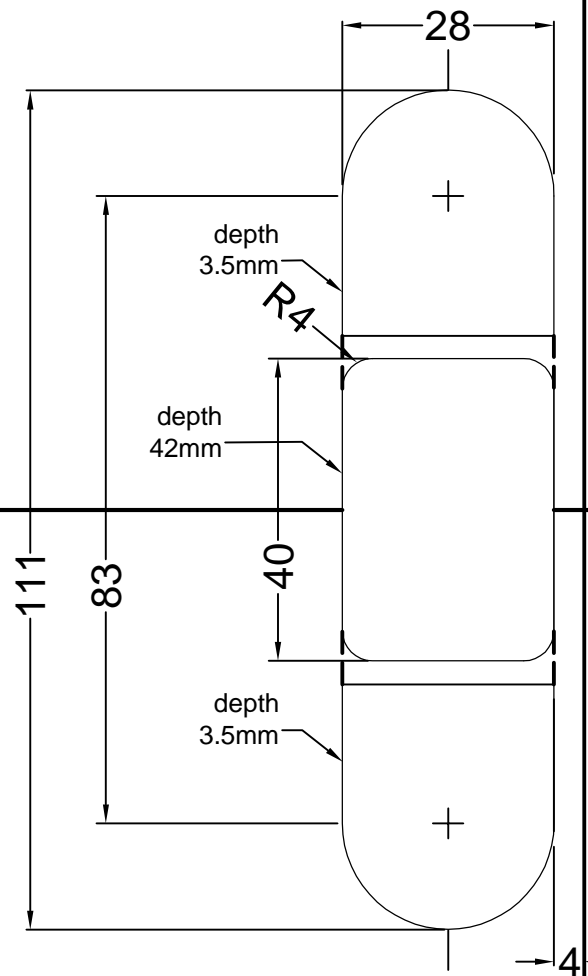

FOR JAMB (DIN RIGHT)

MODEL NO.: WJ205B

EDGE →

← EDGE

FOR JAMB (DIN LEFT)
MODEL NO.: WJ205B

FOR DOOR (DIN LEFT)

MODEL NO.: WJ205B

EDGE →

← EDGE

FOR DOOR (DIN RIGHT)
MODEL NO.: WJ205B