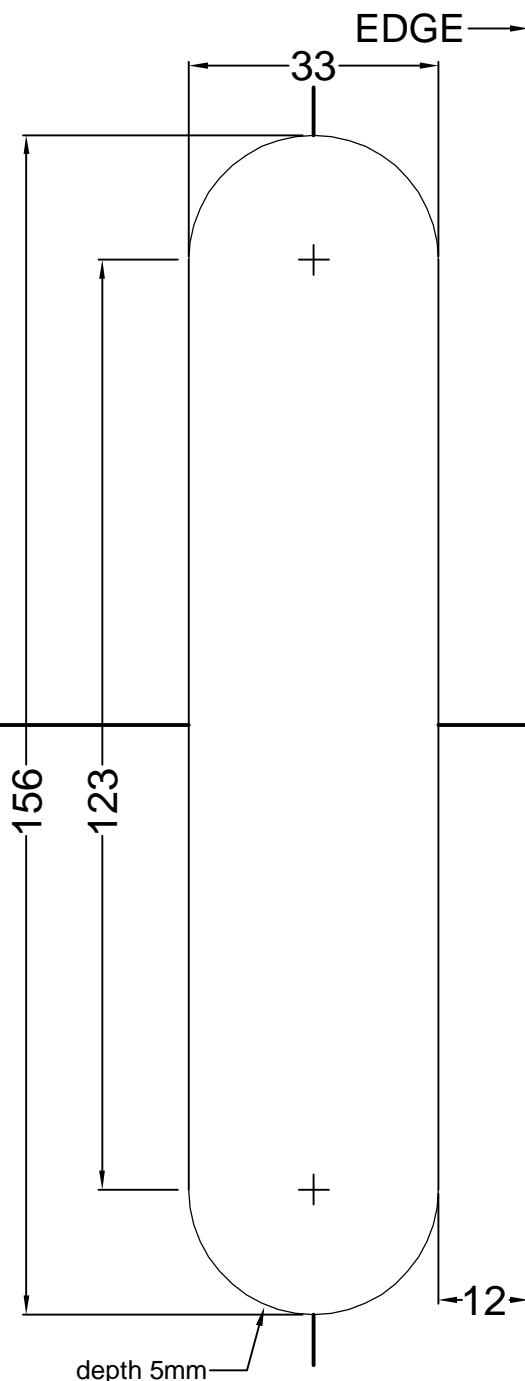

FOR JAMB (DIN RIGHT)

MODEL NO.: WJ201B

FOR DOOR (DIN LEFT)

MODEL NO.: WJ201B

FOR JAMB (DIN LEFT)

MODEL NO.: WJ201B

FOR DOOR (DIN RIGHT)

MODEL NO.: WJ201B