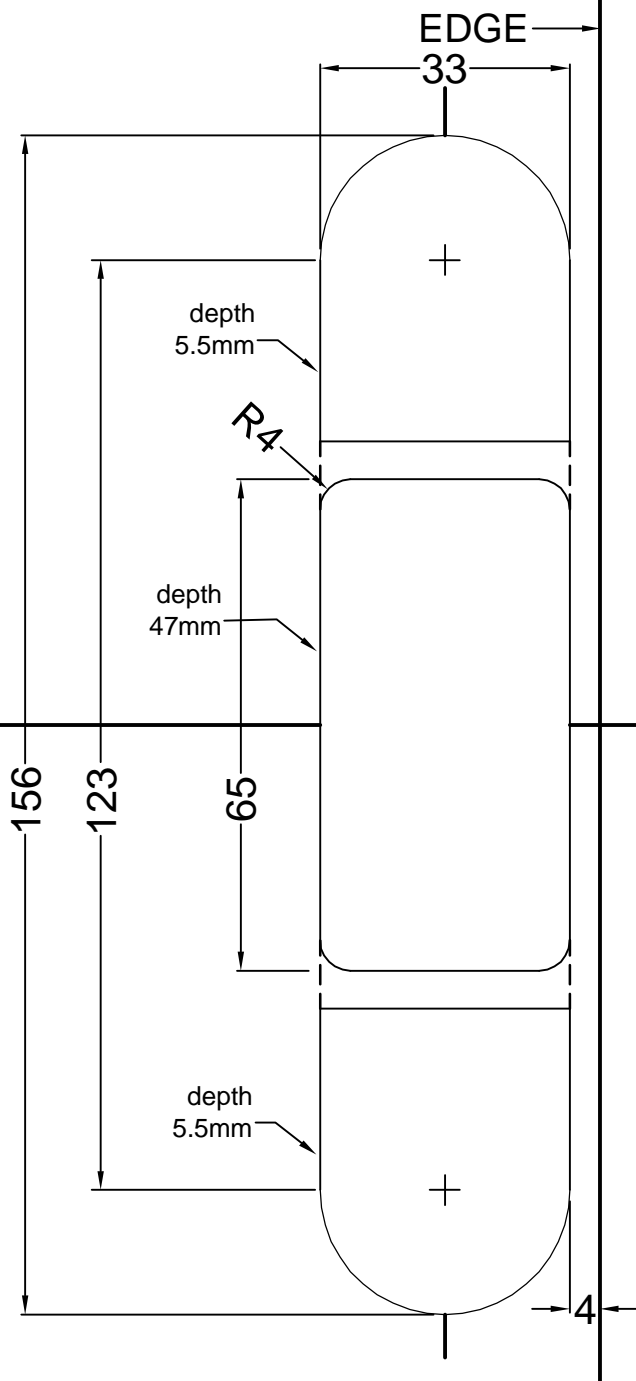

FOR JAMB (DIN RIGHT)

MODEL NO.: WJ201B

FOR DOOR (DIN LEFT)

MODEL NO.: WJ201B

FOR JAMB (DIN LEFT)

MODEL NO.: WJ201B

FOR DOOR (DIN RIGHT)

MODEL NO.: WJ201B